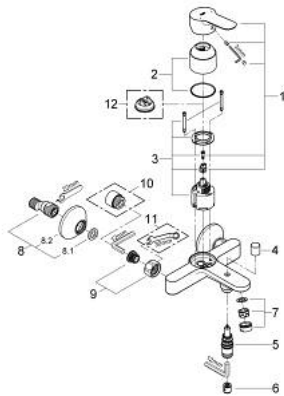

23 348 000 START EDGE SINGLE-LEVER BATH MIXER 1/2"

PRODUCT DESCRIPTION

- Colour: chrome
- Wall mounted
- Metal lever
- GROHE SmoothControl 46 mm ceramic cartridge
- GROHE LongLife finish
- Adjustable flow rate limiter
- Automatic diverter: bath/shower
- shower bottom outlet 1/2" with integrated non return valve
- Spout with mousseur
- S-unions
- Metal wall escutcheon
- Protected against backflow
- Optional temperature limiter ref. no. 46 308

23 348 000 **START EDGE SINGLE-LEVER BATH MIXER 1/2"**

SPARE PARTS, September 2012 – now

- 1: Lever (Spare part-nr. 46698000)
 - 2: Cap (Spare part-nr. 46584000)
 - 3: Cartridge (Spare part-nr. 46048000)
 - 4: Diverter knob (Spare part-nr. 64309000)
 - 5: 3-Way Diverter Valve & Trim (Spare part-nr. 65655000)
 - 6: Non-return valve (Spare part-nr. 08565000)
 - 7: Flow control (Spare part-nr. 13952000)
 - 8: S-union (Spare part-nr. 12075000)
 - 8.1: Seal (Spare part-nr. 0138600M)
 - 8.2: Escutcheon (Spare part-nr. 0221000M)
 - 9: 1/2" screw connection (Spare part-nr. 45044000)
 - 10: Extension 3/4" (Spare part-nr. 0713000M)*
 - 11: Special spanner wrench (Spare part-nr. 19377000)*
 - 12: Temperature limiter (Spare part-nr. 46375000)*
- * Optional accessories