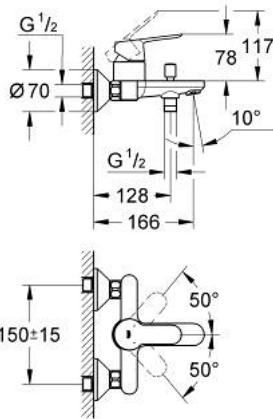

23 348 000 START EDGE SINGLE-LEVER BATH MIXER 1/2"

PRODUCT DESCRIPTION

- Colour: chrome
- Wall mounted
- Metal lever
- GROHE SmoothControl 46 mm ceramic cartridge
- GROHE LongLife finish
- Adjustable flow rate limiter
- Automatic diverter: bath/shower
- shower bottom outlet 1/2" with integrated non return valve
- Spout with mousseur
- S-unions
- Metal wall escutcheon
- Protected against backflow
- Optional temperature limiter ref. no. 46 308

23 348 000 **START EDGE SINGLE-LEVER BATH MIXER 1/2"**

SPARE PARTS, September 2012 – now

- 1: Lever (Spare part-nr. 46698000)
 - 2: Cap (Spare part-nr. 46584000)
 - 3: Cartridge (Spare part-nr. 46048000)
 - 4: Diverter knob (Spare part-nr. 64309000)
 - 5: 3-Way Diverter Valve & Trim (Spare part-nr. 65655000)
 - 6: Non-return valve (Spare part-nr. 08565000)
 - 7: Flow control (Spare part-nr. 13952000)
 - 8: S-union (Spare part-nr. 12075000)
 - 8.1: Seal (Spare part-nr. 0138600M)
 - 8.2: Escutcheon (Spare part-nr. 0221000M)
 - 9: 1/2" screw connection (Spare part-nr. 45044000)
 - 10: Extension 3/4" (Spare part-nr. 0713000M)*
 - 11: Special spanner wrench (Spare part-nr. 19377000)*
 - 12: Temperature limiter (Spare part-nr. 46375000)*
- * Optional accessories