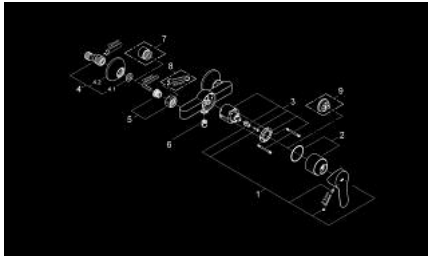

23 347 000 **START EDGE SINGLE-LEVER SHOWER MIXER 1/2"**

**PRODUCT DESCRIPTION**

- Colour: chrome
- Wall mounted
- Metal lever
- GROHE SmoothControl 46 mm ceramic cartridge
- GROHE LongLife finish
- Adjustable flow rate limiter
- shower bottom outlet 1/2" with integrated non return valve
- S-unions
- Metal wall escutcheon
- Protected against backflow
- Optional temperature limiter ref. no. 46 308

## 23 347 000 **START EDGE SINGLE-LEVER SHOWER MIXER 1/2"**

### **SPARE PARTS**, September 2012 – now

- 1: Lever (Spare part-nr. 46698000)
- 2: Cap (Spare part-nr. 46584000)
- 3: Cartridge (Spare part-nr. 46048000)
- 4: S-union (Spare part-nr. 12075000)
- 4.1: Seal (Spare part-nr. 0138600M)
- 4.2: Escutcheon (Spare part-nr. 0221000M)
- 5: 1/2" screw connection (Spare part-nr. 45044000)
- 6: Non-return valve (Spare part-nr. 08565000)
- 7: Extension 3/4" (Spare part-nr. 0713000M)\*
- 8: Special spanner wrench (Spare part-nr. 19377000)\*
- 9: Temperature limiter (Spare part-nr. 46375000)\*