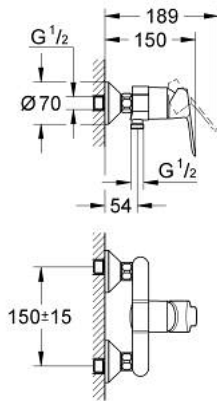

23 347 000 **START EDGE SINGLE-LEVER SHOWER MIXER 1/2"**

**PRODUCT DESCRIPTION**

- Colour: chrome
- Wall mounted
- Metal lever
- GROHE SmoothControl 46 mm ceramic cartridge
- GROHE LongLife finish
- Adjustable flow rate limiter
- shower bottom outlet 1/2" with integrated non return valve
- S-unions
- Metal wall escutcheon
- Protected against backflow
- Optional temperature limiter ref. no. 46 308

## 23 347 000 **START EDGE SINGLE-LEVER SHOWER MIXER 1/2"**

### **SPARE PARTS**, September 2012 – now

- 1: Lever (Spare part-nr. 46698000)
- 2: Cap (Spare part-nr. 46584000)
- 3: Cartridge (Spare part-nr. 46048000)
- 4: S-union (Spare part-nr. 12075000)
- 4.1: Seal (Spare part-nr. 0138600M)
- 4.2: Escutcheon (Spare part-nr. 0221000M)
- 5: 1/2" screw connection (Spare part-nr. 45044000)
- 6: Non-return valve (Spare part-nr. 08565000)
- 7: Extension 3/4" (Spare part-nr. 0713000M)\*
- 8: Special spanner wrench (Spare part-nr. 19377000)\*
- 9: Temperature limiter (Spare part-nr. 46375000)\*