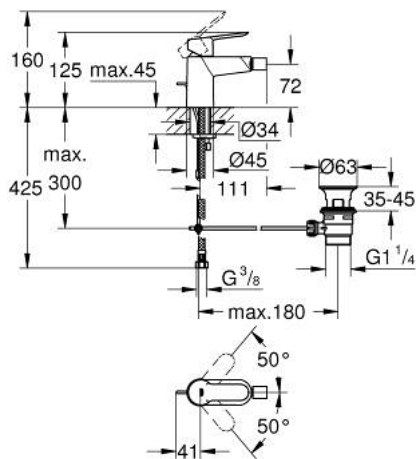

## 23 345 000 START EDGE SINGLE-LEVER BIDET MIXER 1/2"

### PRODUCT DESCRIPTION

- Colour: chrome
- Single hole installation
- Metal lever
- GROHE SmoothControl 28 mm ceramic cartridge
- GROHE LongLife finish
- GROHE EcoJoy mousseur 5.7 l/min
- Rapid installation system
- With ball joint
- Pop-up waste set 1 1/4"
- Flexible connection hoses

### SPARE PARTS, June 2016 – now

- 1: Lever (Spare part-nr. 46697000)
- 2: Fitting ring (Spare part-nr. 46715000)
- 3: Cartridge (Spare part-nr. 46580000)
- 4: Pop-up rod (Spare part-nr. 46739000)
- 5: Flow control (Spare part-nr. 13998000)
- 6: Shank mounting kit (Spare part-nr. 46249000)
- 7: 1 1/4" waste set (Spare part-nr. 28910000)
- 7.1: Plug (Spare part-nr. 07182000)
- 7.2: Eccentric rod (Spare part-nr. 07052000)
- 8: Mounting wrench (Spare part-nr. 19017000)\*
- 9: Eccentric rod (Spare part-nr. 07341000)\*