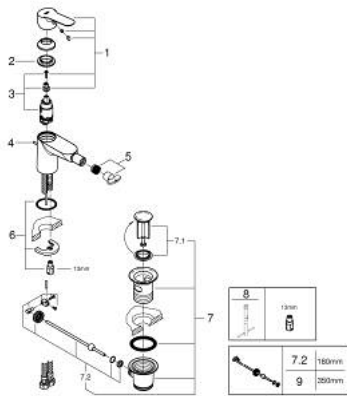

## 23 345 000 START EDGE SINGLE-LEVER BIDET MIXER 1/2"

### PRODUCT DESCRIPTION

- Colour: chrome
- Single hole installation
- Metal lever
- GROHE SmoothControl 28 mm ceramic cartridge
- GROHE LongLife finish
- GROHE EcoJoy mousseur 5.7 l/min
- Rapid installation system
- With ball joint
- Pop-up waste set 1 1/4"
- Flexible connection hoses

### SPARE PARTS, June 2016 – now

- 1: Lever (Spare part-nr. 46697000)
- 2: Fitting ring (Spare part-nr. 46715000)
- 3: Cartridge (Spare part-nr. 46580000)
- 4: Pop-up rod (Spare part-nr. 46739000)
- 5: Flow control (Spare part-nr. 13998000)
- 6: Shank mounting kit (Spare part-nr. 46249000)
- 7: 1 1/4" waste set (Spare part-nr. 28910000)
- 7.1: Plug (Spare part-nr. 07182000)
- 7.2: Eccentric rod (Spare part-nr. 07052000)
- 8: Mounting wrench (Spare part-nr. 19017000)\*
- 9: Eccentric rod (Spare part-nr. 07341000)\*