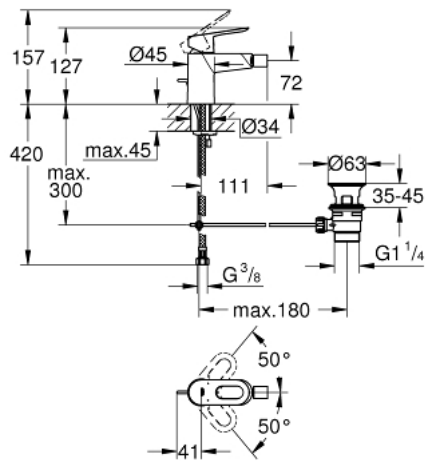

23 338 000 BAULOOP SINGLE-LEVER BIDET MIXER 1/2"

PRODUCT DESCRIPTION

- Colour: chrome
- Single hole installation
- Metal lever
- GROHE SmoothControl 28 mm ceramic cartridge
- GROHE LongLife finish
- GROHE EcoJoy - less water, perfect flow
- maximum flow rate (at 3 bar): 5 l/min
- Rapid installation system
- With ball joint
- Pop-up waste set 1 1/4"
- Flexible connection hoses

23 338 000 BAULoop SINGLE-LEVER BIDET MIXER 1/2"

SPARE PARTS, September 2012 – now

- 1: Lever (Spare part-nr. 46695000)
- 2: Cartridge (Spare part-nr. 46580000)
- 3: Pop-up rod (Spare part-nr. 46739000)
- 4: Flow control (Spare part-nr. 13998000)
- 5: Shank mounting kit (Spare part-nr. 46249000)
- 6: 1 1/4" waste set (Spare part-nr. 28910000)
- 6.1: Plug (Spare part-nr. 07182000)
- 6.2: Eccentric rod (Spare part-nr. 07052000)
- 7: Mounting wrench (Spare part-nr. 19017000)*
- 8: Eccentric rod (Spare part-nr. 07341000)*