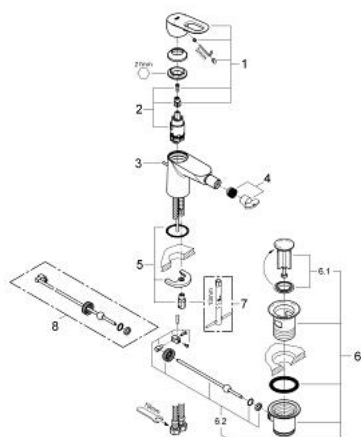

23 338 000 BAULOOP SINGLE-LEVER BIDET MIXER 1/2"

PRODUCT DESCRIPTION

- Colour: chrome
- Single hole installation
- Metal lever
- GROHE SmoothControl 28 mm ceramic cartridge
- GROHE LongLife finish
- GROHE EcoJoy - less water, perfect flow
- maximum flow rate (at 3 bar): 5 l/min
- Rapid installation system
- With ball joint
- Pop-up waste set 1 1/4"
- Flexible connection hoses

23 338 000 BAULoop SINGLE-LEVER BIDET MIXER 1/2"

SPARE PARTS, September 2012 – now

- 1: Lever (Spare part-nr. 46695000)
- 2: Cartridge (Spare part-nr. 46580000)
- 3: Pop-up rod (Spare part-nr. 46739000)
- 4: Flow control (Spare part-nr. 13998000)
- 5: Shank mounting kit (Spare part-nr. 46249000)
- 6: 1 1/4" waste set (Spare part-nr. 28910000)
- 6.1: Plug (Spare part-nr. 07182000)
- 6.2: Eccentric rod (Spare part-nr. 07052000)
- 7: Mounting wrench (Spare part-nr. 19017000)*
- 8: Eccentric rod (Spare part-nr. 07341000)*