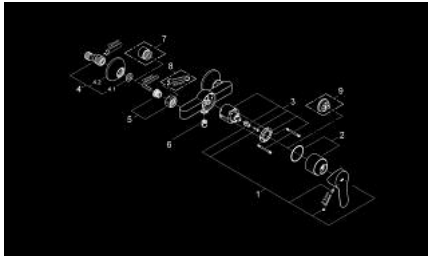

23 333 000 **BAUEDGE SINGLE-LEVER SHOWER MIXER 1/2"**

**PRODUCT DESCRIPTION**

- Colour: chrome
- Wall mounted
- Metal lever
- GROHE SmoothControl 46 mm ceramic cartridge
- GROHE LongLife finish
- Adjustable flow rate limiter
- shower bottom outlet 1/2" with integrated non return valve
- S-unions
- Metal wall escutcheon
- Protected against backflow
- Optional temperature limiter ref. no. 46 375

## 23 333 000 BAUEDGE SINGLE-LEVER SHOWER MIXER 1/2"

### SPARE PARTS, September 2012 – now

- 1: Lever (Spare part-nr. 46698000)
- 2: Cap (Spare part-nr. 46584000)
- 3: Cartridge (Spare part-nr. 46048000)
- 4: S-union (Spare part-nr. 12075000)
- 4.1: Seal (Spare part-nr. 0138600M)
- 4.2: Escutcheon (Spare part-nr. 0221000M)
- 5: 1/2" screw connection (Spare part-nr. 45044000)
- 6: Non-return valve (Spare part-nr. 08565000)
- 7: Extension 3/4" (Spare part-nr. 0713000M)\*
- 8: Special spanner wrench (Spare part-nr. 19377000)\*
- 9: Temperature limiter (Spare part-nr. 46375000)\*