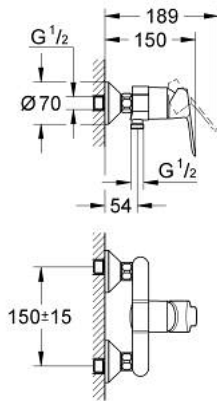

23 333 000 **BAUEDGE SINGLE-LEVER SHOWER MIXER 1/2"**

**PRODUCT DESCRIPTION**

- Colour: chrome
- Wall mounted
- Metal lever
- GROHE SmoothControl 46 mm ceramic cartridge
- GROHE LongLife finish
- Adjustable flow rate limiter
- shower bottom outlet 1/2" with integrated non return valve
- S-unions
- Metal wall escutcheon
- Protected against backflow
- Optional temperature limiter ref. no. 46 375

## 23 333 000 BAUEDGE SINGLE-LEVER SHOWER MIXER 1/2"

### SPARE PARTS, September 2012 – now

- 1: Lever (Spare part-nr. 46698000)
- 2: Cap (Spare part-nr. 46584000)
- 3: Cartridge (Spare part-nr. 46048000)
- 4: S-union (Spare part-nr. 12075000)
- 4.1: Seal (Spare part-nr. 0138600M)
- 4.2: Escutcheon (Spare part-nr. 0221000M)
- 5: 1/2" screw connection (Spare part-nr. 45044000)
- 6: Non-return valve (Spare part-nr. 08565000)
- 7: Extension 3/4" (Spare part-nr. 0713000M)\*
- 8: Special spanner wrench (Spare part-nr. 19377000)\*
- 9: Temperature limiter (Spare part-nr. 46375000)\*