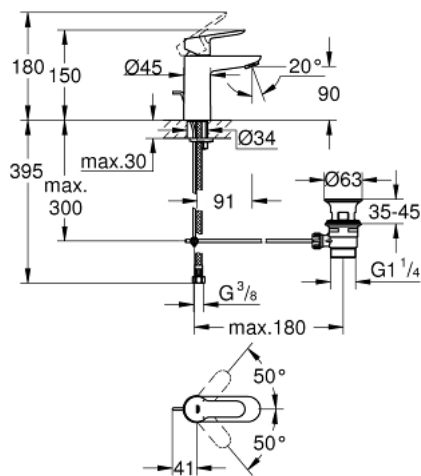

23 328 000 **BAUEDGE SINGLE-LEVER BASIN MIXER 1/2"**  
**S-SIZE**

**PRODUCT DESCRIPTION**

- Colour: chrome
- Single hole installation
- Metal lever
- GROHE SmoothControl 28 mm ceramic cartridge
- GROHE LongLife finish
- GROHE EcoJoy - less water, perfect flow
- maximum flow rate (at 3 bar): 5 l/min
- Rapid installation system
- plastic pop-up waste set 1 1/4"
- Flexible connection hoses

23 328 000 **BAUEDGE SINGLE-LEVER BASIN MIXER 1/2"**  
**S-SIZE**

**SPARE PARTS**, September 2012 – now

- 1: Lever (Spare part-nr. 46697000)
- 2: Cartridge (Spare part-nr. 46580000)
- 3: Pop-up rod (Spare part-nr. 46739000)
- 4: Flow control (Spare part-nr. 48159000)
- 5: Shank mounting kit (Spare part-nr. 46249000)
- 6: 1 1/4" waste set (Spare part-nr. 28910000)
- 6.1: Plug (Spare part-nr. 07182000)
- 6.2: Eccentric rod (Spare part-nr. 07052000)
- 7: Mounting wrench (Spare part-nr. 19017000)\*
- 8: Eccentric rod (Spare part-nr. 07341000)\*