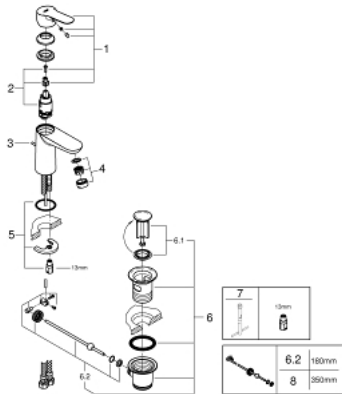

23 328 000 **BAUEDGE SINGLE-LEVER BASIN MIXER 1/2"**  
**S-SIZE**

**PRODUCT DESCRIPTION**

- Colour: chrome
- Single hole installation
- Metal lever
- GROHE SmoothControl 28 mm ceramic cartridge
- GROHE LongLife finish
- GROHE EcoJoy - less water, perfect flow
- maximum flow rate (at 3 bar): 5 l/min
- Rapid installation system
- plastic pop-up waste set 1 1/4"
- Flexible connection hoses

23 328 000 **BAUEDGE SINGLE-LEVER BASIN MIXER 1/2"**  
**S-SIZE**

**SPARE PARTS**, September 2012 – now

- 1: Lever (Spare part-nr. 46697000)
- 2: Cartridge (Spare part-nr. 46580000)
- 3: Pop-up rod (Spare part-nr. 46739000)
- 4: Flow control (Spare part-nr. 48159000)
- 5: Shank mounting kit (Spare part-nr. 46249000)
- 6: 1 1/4" waste set (Spare part-nr. 28910000)
- 6.1: Plug (Spare part-nr. 07182000)
- 6.2: Eccentric rod (Spare part-nr. 07052000)
- 7: Mounting wrench (Spare part-nr. 19017000)\*
- 8: Eccentric rod (Spare part-nr. 07341000)\*