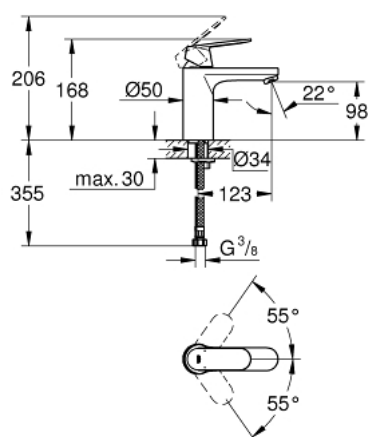

23 327 KW0 EUROSMART COSMOPOLITAN SINGLE-LEVER BASIN MIXER 1/2" M-SIZE

PRODUCT DESCRIPTION

- Colour: supermatt black
- Single hole installation
- Metal lever
- GROHE SilkMove 35 mm ceramic cartridge
- Adjustable flow rate limiter
- GROHE LongLife finish
- GROHE EcoJoy - less water, perfect flow
- maximum flow rate (at 3 bar): 5 l/min
- GROHE FastFixation rapid installation system
- Smooth body
- Flexible connection hoses
- min. recommended pressure 1.0 bar
- Optional temperature limiter ref. no. 46 375