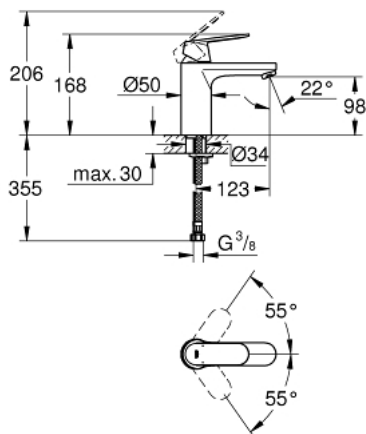

23 327 000 **EUROSMART COSMOPOLITAN SINGLE-LEVER BASIN MIXER 1/2"**
M-SIZE

PRODUCT DESCRIPTION

- Colour: chrome
- Single hole installation
- Metal lever
- GROHE SilkMove 35 mm ceramic cartridge
- Adjustable flow rate limiter
- GROHE LongLife finish
- GROHE EcoJoy - less water, perfect flow
- maximum flow rate (at 3 bar): 5 l/min
- GROHE FastFixation rapid installation system
- Smooth body
- Flexible connection hoses
- min. recommended pressure 1.0 bar
- Optional temperature limiter ref. no. 46 375

23 327 000 **EUROSMART COSMOPOLITAN SINGLE-LEVER BASIN MIXER 1/2"**
M-SIZE

SPARE PARTS, September 2012 – now

- 1: Lever (Spare part-nr. 46681000)
- 2: Cap (Spare part-nr. 46492000)
- 3: Screw coupling (Spare part-nr. 46460000)
- 4: Cartridge (Spare part-nr. 46374000)
- 5: Flow control (Spare part-nr. 48159000)
- 6: Shank mounting kit (Spare part-nr. 46671000)
- 7: Temperature limiter (Spare part-nr. 46375000)*
- 8: Mounting wrench (Spare part-nr. 19017000)*
- 9: Socket Spanner (Spare part-nr. 19332000)*