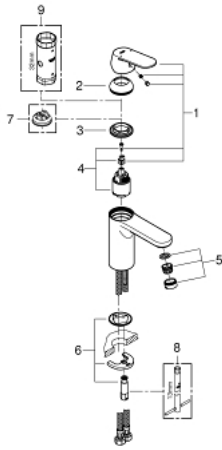

23 327 000 **EUROSMART COSMOPOLITAN SINGLE-LEVER BASIN MIXER 1/2"**
M-SIZE

PRODUCT DESCRIPTION

- Colour: chrome
- Single hole installation
- Metal lever
- GROHE SilkMove 35 mm ceramic cartridge
- Adjustable flow rate limiter
- GROHE LongLife finish
- GROHE EcoJoy - less water, perfect flow
- maximum flow rate (at 3 bar): 5 l/min
- GROHE FastFixation rapid installation system
- Smooth body
- Flexible connection hoses
- min. recommended pressure 1.0 bar
- Optional temperature limiter ref. no. 46 375

23 327 000 **EUROSMART COSMOPOLITAN SINGLE-LEVER BASIN MIXER 1/2"**
M-SIZE

SPARE PARTS, September 2012 – now

- 1: Lever (Spare part-nr. 46681000)
- 2: Cap (Spare part-nr. 46492000)
- 3: Screw coupling (Spare part-nr. 46460000)
- 4: Cartridge (Spare part-nr. 46374000)
- 5: Flow control (Spare part-nr. 48159000)
- 6: Shank mounting kit (Spare part-nr. 46671000)
- 7: Temperature limiter (Spare part-nr. 46375000)*
- 8: Mounting wrench (Spare part-nr. 19017000)*
- 9: Socket Spanner (Spare part-nr. 19332000)*