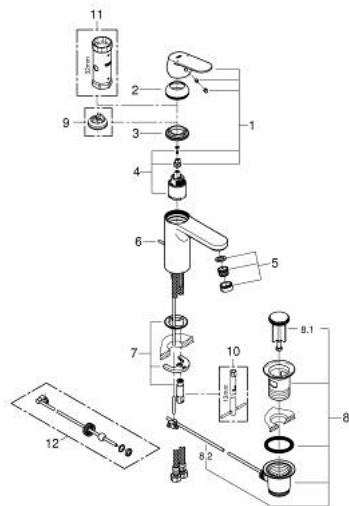

23 325 000 EUROSMART COSMOPOLITAN SINGLE-LEVER BASIN MIXER 1/2" M-SIZE

SPARE PARTS, September 2012 – now

- 1: Lever (Spare part-nr. 46681000)
- 2: Cap (Spare part-nr. 46492000)
- 3: Screw coupling (Spare part-nr. 46460000)
- 4: Cartridge (Spare part-nr. 46374000)
- 5: Flow control (Spare part-nr. 48159000)
- 6: Pop-up rod (Spare part-nr. 46739000)
- 7: Shank mounting kit (Spare part-nr. 46671000)
- 8: 1 1/4" waste set (Spare part-nr. 28910000)
- 8.1: Plug (Spare part-nr. 07182000)
- 8.2: Eccentric rod (Spare part-nr. 07052000)
- 9: Temperature limiter (Spare part-nr. 46375000)*
- 10: Mounting wrench (Spare part-nr. 19017000)*
- 11: Socket Spanner (Spare part-nr. 19332000)*
- 12: Eccentric rod (Spare part-nr. 07341000)*