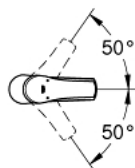

23 324 001 **EUROSMART SINGLE-LEVER BASIN MIXER 1/2"**
M-SIZE

PRODUCT DESCRIPTION

- Colour: chrome
- Single hole installation
- Metal lever
- GROHE SilkMove 28 mm ceramic cartridge
- With temperature limiter
- GROHE LongLife finish
- GROHE EcoJoy - less water, perfect flow
- maximum flow rate (at 3 bar): 5 l/min
- GROHE FastFixation rapid installation system
- Smooth body
- Flexible connection hoses

23 324 001 **EUROSMART SINGLE-LEVER BASIN MIXER 1/2"**
M-SIZE

SPARE PARTS, September 2012 – now

- 1: Lever (Spare part-nr. 46859000)
 - 2: Fitting ring (Spare part-nr. 46715000)
 - 3: Cartridge (Spare part-nr. 46580000)
 - 4: Flow control (Spare part-nr. 48159000)
 - 5: Shank mounting kit (Spare part-nr. 46249000)
 - 6: Mounting wrench (Spare part-nr. 19017000)*
- * Optional accessories