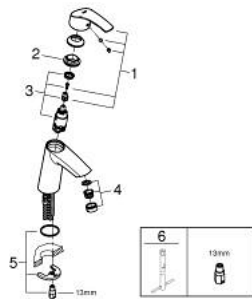

23 324 001 **EUROSMART SINGLE-LEVER BASIN MIXER 1/2"**
M-SIZE

PRODUCT DESCRIPTION

- Colour: chrome
- Single hole installation
- Metal lever
- GROHE SilkMove 28 mm ceramic cartridge
- With temperature limiter
- GROHE LongLife finish
- GROHE EcoJoy - less water, perfect flow
- maximum flow rate (at 3 bar): 5 l/min
- GROHE FastFixation rapid installation system
- Smooth body
- Flexible connection hoses

23 324 001 **EUROSMART SINGLE-LEVER BASIN MIXER 1/2"**
M-SIZE

SPARE PARTS, September 2012 – now

- 1: Lever (Spare part-nr. 46859000)
 - 2: Fitting ring (Spare part-nr. 46715000)
 - 3: Cartridge (Spare part-nr. 46580000)
 - 4: Flow control (Spare part-nr. 48159000)
 - 5: Shank mounting kit (Spare part-nr. 46249000)
 - 6: Mounting wrench (Spare part-nr. 19017000)*
- * Optional accessories