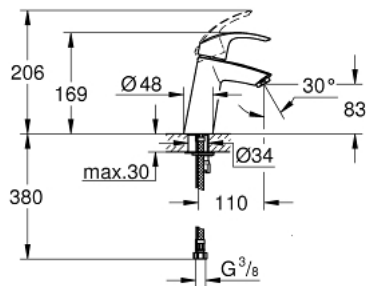

23 324 001 **EUROSMART SINGLE-LEVER BASIN MIXER 1/2"**
M-SIZE

PRODUCT DESCRIPTION

- Colour: chrome
- Single hole installation
- Metal lever
- GROHE SilkMove 28 mm ceramic cartridge
- With temperature limiter
- GROHE LongLife finish
- GROHE EcoJoy - less water, perfect flow
- maximum flow rate (at 3 bar): 5 l/min
- GROHE FastFixation rapid installation system
- Smooth body
- Flexible connection hoses

23 324 001 **EUROSMART SINGLE-LEVER BASIN MIXER 1/2"**
M-SIZE

SPARE PARTS, September 2012 – now

- 1: Lever (Spare part-nr. 46859000)
 - 2: Fitting ring (Spare part-nr. 46715000)
 - 3: Cartridge (Spare part-nr. 46580000)
 - 4: Flow control (Spare part-nr. 48159000)
 - 5: Shank mounting kit (Spare part-nr. 46249000)
 - 6: Mounting wrench (Spare part-nr. 19017000)*
- * Optional accessories