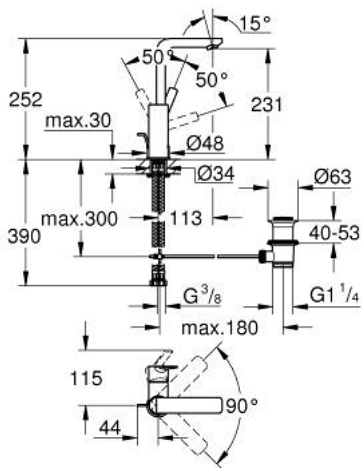

## 23 296 DC1 LINEARE SINGLE-LEVER BASIN MIXER 1/2" L-SIZE

### PRODUCT DESCRIPTION

- Colour: supersteel
- Single hole installation
- Metal lever
- GROHE SilkMove 28 mm ceramic cartridge
- With temperature limiter
- GROHE LongLife finish
- GROHE EcoJoy - less water, perfect flow
- maximum flow rate (at 3 bar): 5 l/min
- SpeedClean mousseur
- GROHE FastFixation Plus installation system
- Swivel tubular spout with mousseur and stop limiter
- Pop-up waste set 1 1/4"
- Flexible connection hoses
- min. recommended pressure 1.0 bar

### SPARE PARTS, September 2016 – now

- 1: Lever (Spare part-nr. 46984DC0)
- 2: Cap (Spare part-nr. 46581DC0)
- 3: Fitting ring (Spare part-nr. 07419000)
- 4: Cartridge (Spare part-nr. 46580000)
- 5: Flow control (Spare part-nr. 48159DC0)
- 6: Pop-up rod (Spare part-nr. 46739EN0)
- 7: Shank mounting kit (Spare part-nr. 46645000)
- 8: 1 1/4" waste set (Spare part-nr. 28910DC0)
- 9: Mounting wrench (Spare part-nr. 19017000)\*
- 10: Eccentric rod (Spare part-nr. 07341000)\*