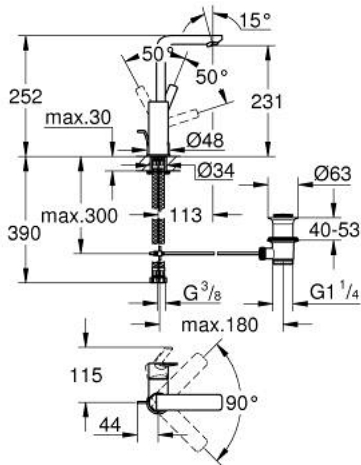

## 23 296 DC1 LINEARE SINGLE-LEVER BASIN MIXER 1/2" L-SIZE

### PRODUCT DESCRIPTION

- Colour: supersteel
- Single hole installation
- Metal lever
- GROHE SilkMove 28 mm ceramic cartridge
- With temperature limiter
- GROHE LongLife finish
- AquaCalibrator
- maximum flow rate (at 3 bar): 5 l/min
- SpeedClean mousseur
- GROHE FastFixation Plus installation system
- Swivel tubular spout with mousseur and stop limiter
- Pop-up waste set 1 1/4"
- Flexible connection hoses
- min. recommended pressure 1.0 bar

### SPARE PARTS, September 2016 – now

- 1: Lever (Spare part-nr. 46984DC0)
- 2: Cap (Spare part-nr. 46581DC0)
- 3: Fitting ring (Spare part-nr. 07419000)
- 4: Cartridge (Spare part-nr. 46580000)
- 5: Flow control (Spare part-nr. 48159DC0)
- 6: Pop-up rod (Spare part-nr. 46739EN0)
- 7: Shank mounting kit (Spare part-nr. 46645000)
- 8: 1 1/4" waste set (Spare part-nr. 28910DC0)
- 9: Mounting wrench (Spare part-nr. 19017000)\*
- 10: Eccentric rod (Spare part-nr. 07341000)\*