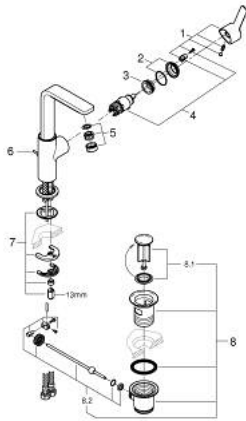

## 23 296 DC1 LINEARE SINGLE-LEVER BASIN MIXER 1/2" L-SIZE

### PRODUCT DESCRIPTION

- Colour: supersteel
- Single hole installation
- Metal lever
- GROHE SilkMove 28 mm ceramic cartridge
- With temperature limiter
- GROHE LongLife finish
- GROHE EcoJoy - less water, perfect flow
- maximum flow rate (at 3 bar): 5 l/min
- SpeedClean mousseur
- GROHE FastFixation Plus installation system
- Swivel tubular spout with mousseur and stop limiter
- Pop-up waste set 1 1/4"
- Flexible connection hoses
- min. recommended pressure 1.0 bar

### SPARE PARTS, September 2016 – now

- 1: Lever (Spare part-nr. 46984DC0)
- 2: Cap (Spare part-nr. 46581DC0)
- 3: Fitting ring (Spare part-nr. 07419000)
- 4: Cartridge (Spare part-nr. 46580000)
- 5: Flow control (Spare part-nr. 48159DC0)
- 6: Pop-up rod (Spare part-nr. 46739EN0)
- 7: Shank mounting kit (Spare part-nr. 46645000)
- 8: 1 1/4" waste set (Spare part-nr. 28910DC0)
- 9: Mounting wrench (Spare part-nr. 19017000)\*
- 10: Eccentric rod (Spare part-nr. 07341000)\*