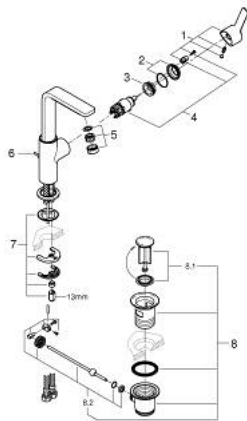

## 23 296 DC1 LINEARE SINGLE-LEVER BASIN MIXER 1/2" L-SIZE

### PRODUCT DESCRIPTION

- Colour: supersteel
- Single hole installation
- Metal lever
- GROHE SilkMove 28 mm ceramic cartridge
- With temperature limiter
- GROHE LongLife finish
- AquaCalibrator
- maximum flow rate (at 3 bar): 5 l/min
- SpeedClean mousseur
- GROHE FastFixation Plus installation system
- Swivel tubular spout with mousseur and stop limiter
- Pop-up waste set 1 1/4"
- Flexible connection hoses
- min. recommended pressure 1.0 bar

### SPARE PARTS, September 2016 – now

- 1: Lever (Spare part-nr. 46984DC0)
- 2: Cap (Spare part-nr. 46581DC0)
- 3: Fitting ring (Spare part-nr. 07419000)
- 4: Cartridge (Spare part-nr. 46580000)
- 5: Flow control (Spare part-nr. 48159DC0)
- 6: Pop-up rod (Spare part-nr. 46739EN0)
- 7: Shank mounting kit (Spare part-nr. 46645000)
- 8: 1 1/4" waste set (Spare part-nr. 28910DC0)
- 9: Mounting wrench (Spare part-nr. 19017000)\*
- 10: Eccentric rod (Spare part-nr. 07341000)\*