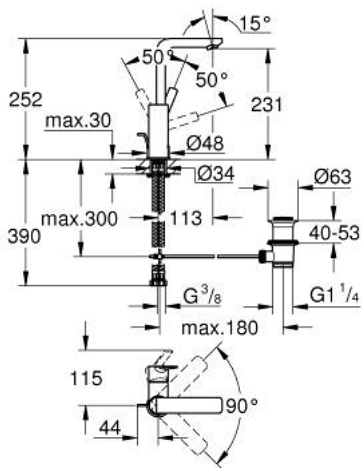

23 296 AL1 LINEARE SINGLE-LEVER BASIN MIXER 1/2" L-SIZE

PRODUCT DESCRIPTION

- Colour: Brushed hard graphite
- Single hole installation
- Metal lever
- GROHE SilkMove 28 mm ceramic cartridge
- With temperature limiter
- GROHE LongLife finish
- GROHE EcoJoy - less water, perfect flow
- maximum flow rate (at 3 bar): 5 l/min
- SpeedClean mousseur
- GROHE FastFixation Plus installation system
- Swivel tubular spout with mousseur and stop limiter
- Pop-up waste set 1 1/4"
- Flexible connection hoses
- min. recommended pressure 1.0 bar

23 296 AL1 LINEARE SINGLE-LEVER BASIN MIXER 1/2" L-SIZE

SPARE PARTS, March 2019 – now

- 1: Lever (Spare part-nr. 46984AL0)
- 2: Cap (Spare part-nr. 46581AL0)
- 3: Fitting ring (Spare part-nr. 07419000)
- 4: Cartridge (Spare part-nr. 46580000)
- 5: Flow control (Spare part-nr. 48159AL0)
- 6: Pop-up rod (Spare part-nr. 46739AL0)
- 7: Shank mounting kit (Spare part-nr. 46645000)
- 8: 1 1/4" waste set (Spare part-nr. 28910AL0)
- 9: Mounting wrench (Spare part-nr. 19017000)*
- 10: Eccentric rod (Spare part-nr. 07341000)*