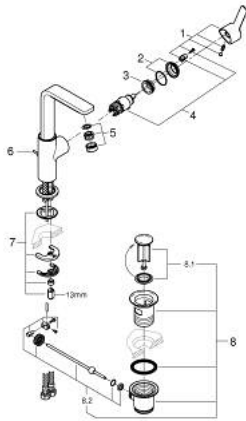

23 296 AL1 LINEARE SINGLE-LEVER BASIN MIXER 1/2" L-SIZE

PRODUCT DESCRIPTION

- Colour: Brushed hard graphite
- Single hole installation
- Metal lever
- GROHE SilkMove 28 mm ceramic cartridge
- With temperature limiter
- GROHE LongLife finish
- GROHE EcoJoy - less water, perfect flow
- maximum flow rate (at 3 bar): 5 l/min
- SpeedClean mousseur
- GROHE FastFixation Plus installation system
- Swivel tubular spout with mousseur and stop limiter
- Pop-up waste set 1 1/4"
- Flexible connection hoses
- min. recommended pressure 1.0 bar

23 296 AL1 LINEARE SINGLE-LEVER BASIN MIXER 1/2" L-SIZE

SPARE PARTS, March 2019 – now

- 1: Lever (Spare part-nr. 46984AL0)
- 2: Cap (Spare part-nr. 46581AL0)
- 3: Fitting ring (Spare part-nr. 07419000)
- 4: Cartridge (Spare part-nr. 46580000)
- 5: Flow control (Spare part-nr. 48159AL0)
- 6: Pop-up rod (Spare part-nr. 46739AL0)
- 7: Shank mounting kit (Spare part-nr. 46645000)
- 8: 1 1/4" waste set (Spare part-nr. 28910AL0)
- 9: Mounting wrench (Spare part-nr. 19017000)*
- 10: Eccentric rod (Spare part-nr. 07341000)*