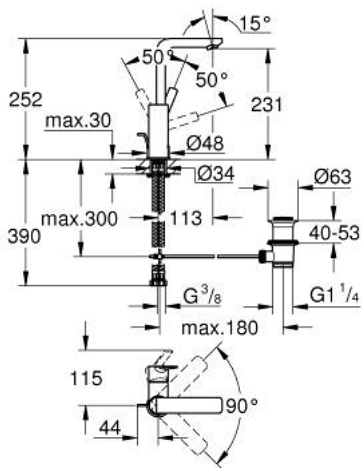

23 296 AL1 LINEARE SINGLE-LEVER BASIN MIXER 1/2" L-SIZE

PRODUCT DESCRIPTION

- Colour: Brushed hard graphite
- Single hole installation
- Metal lever
- GROHE SilkMove 28 mm ceramic cartridge
- With temperature limiter
- GROHE LongLife finish
- AquaCalibrator
- maximum flow rate (at 3 bar): 5 l/min
- SpeedClean mousseur
- GROHE FastFixation Plus installation system
- Swivel tubular spout with mousseur and stop limiter
- Pop-up waste set 1 1/4"
- Flexible connection hoses
- min. recommended pressure 1.0 bar

23 296 AL1 LINEARE SINGLE-LEVER BASIN MIXER 1/2" L-SIZE

SPARE PARTS, March 2019 – now

- 1: Lever (Spare part-nr. 46984AL0)
- 2: Cap (Spare part-nr. 46581AL0)
- 3: Fitting ring (Spare part-nr. 07419000)
- 4: Cartridge (Spare part-nr. 46580000)
- 5: Flow control (Spare part-nr. 48159AL0)
- 6: Pop-up rod (Spare part-nr. 46739AL0)
- 7: Shank mounting kit (Spare part-nr. 46645000)
- 8: 1 1/4" waste set (Spare part-nr. 28910AL0)
- 9: Mounting wrench (Spare part-nr. 19017000)*
- 10: Eccentric rod (Spare part-nr. 07341000)*