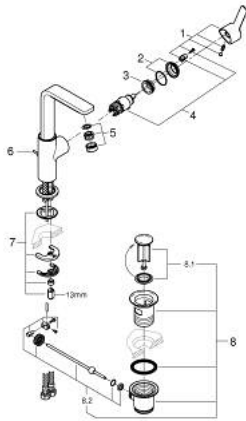

23 296 AL1 LINEARE SINGLE-LEVER BASIN MIXER 1/2" L-SIZE

PRODUCT DESCRIPTION

- Colour: Brushed hard graphite
- Single hole installation
- Metal lever
- GROHE SilkMove 28 mm ceramic cartridge
- With temperature limiter
- GROHE LongLife finish
- AquaCalibrator
- maximum flow rate (at 3 bar): 5 l/min
- SpeedClean mousseur
- GROHE FastFixation Plus installation system
- Swivel tubular spout with mousseur and stop limiter
- Pop-up waste set 1 1/4"
- Flexible connection hoses
- min. recommended pressure 1.0 bar

23 296 AL1 LINEARE SINGLE-LEVER BASIN MIXER 1/2" L-SIZE

SPARE PARTS, March 2019 – now

- 1: Lever (Spare part-nr. 46984AL0)
- 2: Cap (Spare part-nr. 46581AL0)
- 3: Fitting ring (Spare part-nr. 07419000)
- 4: Cartridge (Spare part-nr. 46580000)
- 5: Flow control (Spare part-nr. 48159AL0)
- 6: Pop-up rod (Spare part-nr. 46739AL0)
- 7: Shank mounting kit (Spare part-nr. 46645000)
- 8: 1 1/4" waste set (Spare part-nr. 28910AL0)
- 9: Mounting wrench (Spare part-nr. 19017000)*
- 10: Eccentric rod (Spare part-nr. 07341000)*