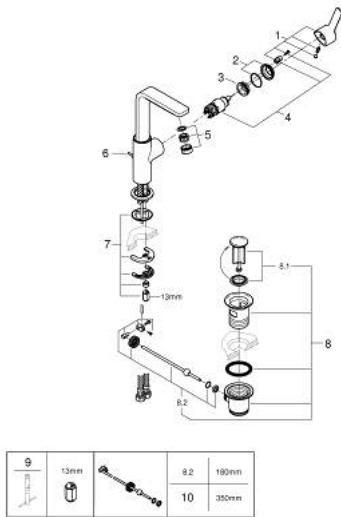

23 296 001 **LINEARE SINGLE-LEVER BASIN MIXER 1/2"**  
**L-SIZE**

**SPARE PARTS**, July 2016 – now

- 1: Lever (Spare part-nr. 46984000)
- 2: Cap (Spare part-nr. 46581000)
- 3: Fitting ring (Spare part-nr. 07419000)
- 4: Cartridge (Spare part-nr. 46580000)
- 5: Flow control (Spare part-nr. 48159000)
- 6: Pop-up rod (Spare part-nr. 46739000)
- 7: Shank mounting kit (Spare part-nr. 46645000)
- 8: 1 1/4" waste set (Spare part-nr. 28910000)
- 8.1: Plug (Spare part-nr. 07182000)
- 8.2: Eccentric rod (Spare part-nr. 07052000)
- 9: Mounting wrench (Spare part-nr. 19017000)\*
- 10: Eccentric rod (Spare part-nr. 07341000)\*