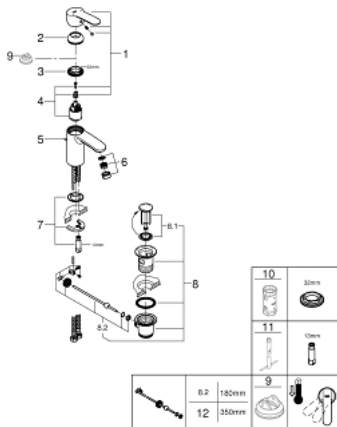

23 231 000 **WAVE COSMOPOLITAN SINGLE-LEVER BASIN MIXER 1/2"**
S-SIZE

PRODUCT DESCRIPTION

- Colour: chrome
- Single hole installation
- Metal lever
- GROHE SilkMove 35 mm ceramic cartridge
- EcoMode - cold water flow in mid-lever position saves energy
- Adjustable flow rate limiter
- Adjustable minimum flow rate 2.5 l/min
- GROHE LongLife finish
- mousseur
- Pop-up waste set 1 1/4"
- Flexible connection hoses
- GROHE FastFixation installation system with centering support
- Optional temperature limiter ref. no. 46 375
- GROHE QuickTool included

23 231 000 **WAVE COSMOPOLITAN SINGLE-LEVER BASIN MIXER 1/2"**
S-SIZE

SPARE PARTS, May 2014 – now

- 1: Lever (Spare part-nr. 46829000)
- 2: Cap (Spare part-nr. 46492000)
- 3: Screw coupling (Spare part-nr. 46460000)
- 4: Cartridge (Spare part-nr. 46863000)
- 5: Pop-up rod (Spare part-nr. 46739000)
- 6: Flow control (Spare part-nr. 48159000)
- 7: Shank mounting kit (Spare part-nr. 46671000)
- 8: 1 1/4" waste set (Spare part-nr. 28910000)
- 8.1: Plug (Spare part-nr. 07182000)
- 8.2: Eccentric rod (Spare part-nr. 07052000)
- 9: Temperature limiter (Spare part-nr. 46375000)*
- 10: Socket Spanner (Spare part-nr. 19332000)*
- 11: Mounting wrench (Spare part-nr. 19017000)*
- 12: Eccentric rod (Spare part-nr. 07341000)*