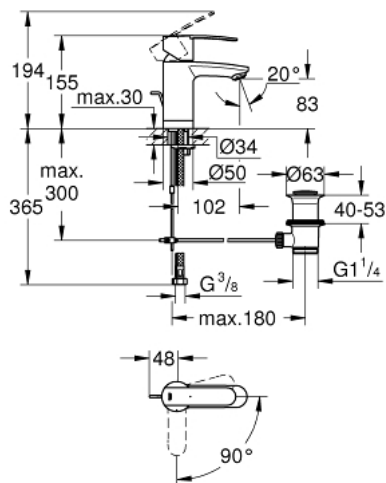

23 231 000 **WAVE COSMOPOLITAN SINGLE-LEVER BASIN MIXER 1/2"**
S-SIZE

PRODUCT DESCRIPTION

- Colour: chrome
- Single hole installation
- Metal lever
- GROHE SilkMove 35 mm ceramic cartridge
- EcoMode - cold water flow in mid-lever position saves energy
- Adjustable flow rate limiter
- Adjustable minimum flow rate 2.5 l/min
- GROHE LongLife finish
- mousseur
- Pop-up waste set 1 1/4"
- Flexible connection hoses
- GROHE FastFixation installation system with centering support
- Optional temperature limiter ref. no. 46 375
- GROHE QuickTool included

23 231 000 **WAVE COSMOPOLITAN SINGLE-LEVER BASIN MIXER 1/2"**
S-SIZE

SPARE PARTS, May 2014 – now

- 1: Lever (Spare part-nr. 46829000)
- 2: Cap (Spare part-nr. 46492000)
- 3: Screw coupling (Spare part-nr. 46460000)
- 4: Cartridge (Spare part-nr. 46863000)
- 5: Pop-up rod (Spare part-nr. 46739000)
- 6: Flow control (Spare part-nr. 48159000)
- 7: Shank mounting kit (Spare part-nr. 46671000)
- 8: 1 1/4" waste set (Spare part-nr. 28910000)
- 8.1: Plug (Spare part-nr. 07182000)
- 8.2: Eccentric rod (Spare part-nr. 07052000)
- 9: Temperature limiter (Spare part-nr. 46375000)*
- 10: Socket Spanner (Spare part-nr. 19332000)*
- 11: Mounting wrench (Spare part-nr. 19017000)*
- 12: Eccentric rod (Spare part-nr. 07341000)*