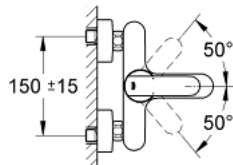

23 209 000 **WAVE COSMOPOLITAN SINGLE-LEVER BATH MIXER 1/2"**

PRODUCT DESCRIPTION

- Colour: chrome
- Metal lever
- Wall mounted
- GROHE SilkMove 46 mm ceramic cartridge
- Adjustable minimum flow rate 2.5 l/min
- GROHE LongLife finish
- Automatic diverter: bath/shower
- Shower outlet 1/2" with integrated non-return valve
- mousseur
- S-unions
- Protected against backflow
- QuickSpanner included

23 209 000 WAVE COSMOPOLITAN SINGLE-LEVER BATH MIXER 1/2"

SPARE PARTS, February 2011 – now

- 1: Lever (Spare part-nr. 46801000)
- 2: Cap (Spare part-nr. 46427000)
- 3: Cartridge (Spare part-nr. 46048000)
- 4: Diverter knob (Spare part-nr. 48022000)
- 5: 3-Way Diverter Valve & Trim (Spare part-nr. 65655000)
- 6: Non-return valve (Spare part-nr. 08565000)
- 7: Flow control (Spare part-nr. 13952000)
- 8: 1/2" screw connection (Spare part-nr. 45044000)
- 9: S-union (Spare part-nr. 12662000)
- 10: Temperature limiter (Spare part-nr. 46308000)*
- 11: Extension 3/4" (Spare part-nr. 0713000M)*
- 12: Special spanner wrench (Spare part-nr. 19377000)*