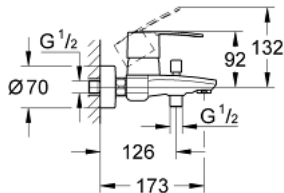

23 209 000 **WAVE COSMOPOLITAN SINGLE-LEVER BATH MIXER 1/2"**

PRODUCT DESCRIPTION

- Colour: chrome
- Metal lever
- Wall mounted
- GROHE SilkMove 46 mm ceramic cartridge
- Adjustable minimum flow rate 2.5 l/min
- GROHE LongLife finish
- Automatic diverter: bath/shower
- Shower outlet 1/2" with integrated non-return valve
- mousseur
- S-unions
- Protected against backflow
- QuickSpanner included

23 209 000 WAVE COSMOPOLITAN SINGLE-LEVER BATH MIXER 1/2"

SPARE PARTS, February 2011 – now

- 1: Lever (Spare part-nr. 46801000)
- 2: Cap (Spare part-nr. 46427000)
- 3: Cartridge (Spare part-nr. 46048000)
- 4: Diverter knob (Spare part-nr. 48022000)
- 5: 3-Way Diverter Valve & Trim (Spare part-nr. 65655000)
- 6: Non-return valve (Spare part-nr. 08565000)
- 7: Flow control (Spare part-nr. 13952000)
- 8: 1/2" screw connection (Spare part-nr. 45044000)
- 9: S-union (Spare part-nr. 12662000)
- 10: Temperature limiter (Spare part-nr. 46308000)*
- 11: Extension 3/4" (Spare part-nr. 0713000M)*
- 12: Special spanner wrench (Spare part-nr. 19377000)*