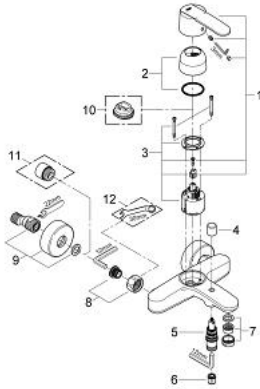

23 209 000 **WAVE COSMOPOLITAN SINGLE-LEVER BATH MIXER 1/2"**

PRODUCT DESCRIPTION

- Colour: chrome
- Metal lever
- Wall mounted
- GROHE SilkMove 46 mm ceramic cartridge
- Adjustable minimum flow rate 2.5 l/min
- GROHE LongLife finish
- Automatic diverter: bath/shower
- Shower outlet 1/2" with integrated non-return valve
- mousseur
- S-unions
- Protected against backflow
- QuickSpanner included

23 209 000 WAVE COSMOPOLITAN SINGLE-LEVER BATH MIXER 1/2"

SPARE PARTS, February 2011 – now

- 1: Lever (Spare part-nr. 46801000)
- 2: Cap (Spare part-nr. 46427000)
- 3: Cartridge (Spare part-nr. 46048000)
- 4: Diverter knob (Spare part-nr. 48022000)
- 5: 3-Way Diverter Valve & Trim (Spare part-nr. 65655000)
- 6: Non-return valve (Spare part-nr. 08565000)
- 7: Flow control (Spare part-nr. 13952000)
- 8: 1/2" screw connection (Spare part-nr. 45044000)
- 9: S-union (Spare part-nr. 12662000)
- 10: Temperature limiter (Spare part-nr. 46308000)*
- 11: Extension 3/4" (Spare part-nr. 0713000M)*
- 12: Special spanner wrench (Spare part-nr. 19377000)*