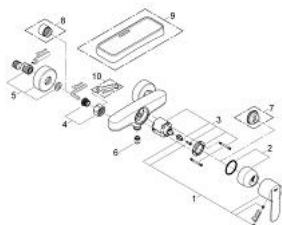

23 208 000 **WAVE COSMOPOLITAN SINGLE-LEVER SHOWER MIXER 1/2"**

PRODUCT DESCRIPTION

- Colour: chrome
- Wall mounted
- Metal lever
- GROHE SilkMove 46 mm ceramic cartridge
- Adjustable minimum flow rate 2.5 l/min
- GROHE LongLife finish
- Shower outlet 1/2" with integrated non-return valve
- S-unions
- Protected against backflow
- QuickSpanner included

23 208 000 WAVE COSMOPOLITAN SINGLE-LEVER SHOWER MIXER 1/2"

SPARE PARTS, February 2011 – now

- 1: Lever (Spare part-nr. 46801000)
- 2: Cap (Spare part-nr. 46427000)
- 3: Cartridge (Spare part-nr. 46048000)
- 4: 1/2" screw connection (Spare part-nr. 45044000)
- 5: S-union (Spare part-nr. 12662000)
- 6: Non-return valve (Spare part-nr. 08565000)
- 7: Temperature limiter (Spare part-nr. 46308000)*
- 8: Extension 3/4" (Spare part-nr. 0713000M)*
- 9: Plastic tray (Spare part-nr. 18383002)*
- 10: Special spanner wrench (Spare part-nr. 19377000)*