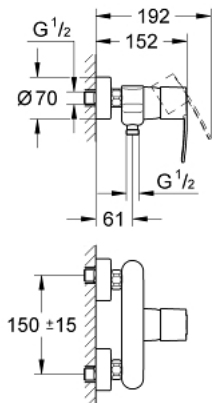

23 208 000 **WAVE COSMOPOLITAN SINGLE-LEVER SHOWER MIXER 1/2"**

PRODUCT DESCRIPTION

- Colour: chrome
- Wall mounted
- Metal lever
- GROHE SilkMove 46 mm ceramic cartridge
- Adjustable minimum flow rate 2.5 l/min
- GROHE LongLife finish
- Shower outlet 1/2" with integrated non-return valve
- S-unions
- Protected against backflow
- QuickSpanner included

23 208 000 WAVE COSMOPOLITAN SINGLE-LEVER SHOWER MIXER 1/2"

SPARE PARTS, February 2011 – now

- 1: Lever (Spare part-nr. 46801000)
- 2: Cap (Spare part-nr. 46427000)
- 3: Cartridge (Spare part-nr. 46048000)
- 4: 1/2" screw connection (Spare part-nr. 45044000)
- 5: S-union (Spare part-nr. 12662000)
- 6: Non-return valve (Spare part-nr. 08565000)
- 7: Temperature limiter (Spare part-nr. 46308000)*
- 8: Extension 3/4" (Spare part-nr. 0713000M)*
- 9: Plastic tray (Spare part-nr. 18383002)*
- 10: Special spanner wrench (Spare part-nr. 19377000)*