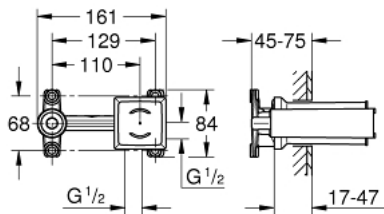

## 23 200 002 SINGLE-LEVER MIXER 1/2", CONCEALED BODY

### PRODUCT DESCRIPTION

- for 2-hole basin mixers
- Wall installation
- Without finishing trim set
- GROHE SilkMove 35 mm ceramic cartridge
- Adjustable flow rate limiter
- spout can be positioned on the right or left
- installation depth 45 to 75 mm
- DR-brass
- includes mounting template
- allows for waterproofing of wall construction surrounding the concealed body
- with sealing sleeve

## 23 200 002 SINGLE-LEVER MIXER 1/2", CONCEALED BODY

**SPARE PARTS**, June 2018 – now

1: Cartridge (Spare part-nr. 46374000)

2: Socket Spanner (Spare part-nr. 19332000)\*

3: Extension for Volume Control (Spare part-nr. 46943000)\*