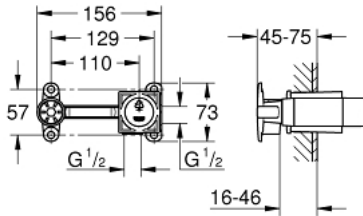

23 200 000 SINGLE-LEVER MIXER 1/2", CONCEALED BODY

PRODUCT DESCRIPTION

- for 2-hole basin mixers
- Wall installation
- Without finishing trim set
- GROHE SilkMove 35 mm ceramic cartridge
- Adjustable flow rate limiter
- installation depth 45 to 75 mm
- DR-brass
- includes mounting template

23 200 000 SINGLE-LEVER MIXER 1/2", CONCEALED BODY

SPARE PARTS, February 2011 – May 2022

1: Cartridge (Spare part-nr. 46374000)

2: Socket Spanner (Spare part-nr. 19332000)*

* Optional accessories