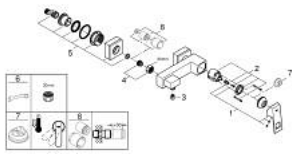

## 23 145 AL0 EUROCUBE SINGLE-LEVER SHOWER MIXER 1/2"

### PRODUCT DESCRIPTION

- Colour: Brushed hard graphite
- Wall mounted
- Metal lever
- GROHE SilkMove 46 mm ceramic cartridge
- GROHE LongLife finish
- Adjustable flow rate limiter
- shower bottom outlet 1/2" with integrated non return valve
- Covered S-unions
- Protected against backflow
- Optional temperature limiter ref. no. 46 375

### SPARE PARTS, March 2019 – now

- 1: Lever (Spare part-nr. 46782AL0)
- 2: Cartridge (Spare part-nr. 46048000)
- 3: Non-return valve (Spare part-nr. 08565000)
- 4: 1/2" screw connection (Spare part-nr. 45044AL0)
- 5: S-union (Spare part-nr. 47824AL0)
- 6: Special spanner wrench (Spare part-nr. 19377000)\*
- 7: Temperature limiter (Spare part-nr. 46375000)\*
- 8: Extension set (1 3/16") (Spare part-nr. 46238000)\*