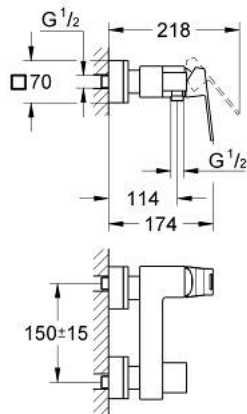

## 23 145 AL0 EUROCUBE SINGLE-LEVER SHOWER MIXER 1/2"

### PRODUCT DESCRIPTION

- Colour: Brushed hard graphite
- Wall mounted
- Metal lever
- GROHE SilkMove 46 mm ceramic cartridge
- GROHE LongLife finish
- Adjustable flow rate limiter
- shower bottom outlet 1/2" with integrated non return valve
- Covered S-unions
- Protected against backflow
- Optional temperature limiter ref. no. 46 375

### SPARE PARTS, March 2019 – now

- 1: Lever (Spare part-nr. 46782AL0)
- 2: Cartridge (Spare part-nr. 46048000)
- 3: Non-return valve (Spare part-nr. 08565000)
- 4: 1/2" screw connection (Spare part-nr. 45044AL0)
- 5: S-union (Spare part-nr. 47824AL0)
- 6: Special spanner wrench (Spare part-nr. 19377000)\*
- 7: Temperature limiter (Spare part-nr. 46375000)\*
- 8: Extension set (1 3/16") (Spare part-nr. 46238000)\*