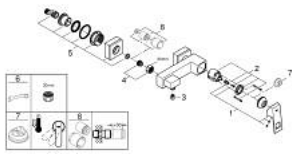

23 145 000 EUROCUBE SINGLE-LEVER SHOWER MIXER 1/2"

PRODUCT DESCRIPTION

- Colour: chrome
- Wall mounted
- Metal lever
- GROHE SilkMove 46 mm ceramic cartridge
- GROHE LongLife finish
- Adjustable flow rate limiter
- shower bottom outlet 1/2" with integrated non return valve
- Covered S-unions
- Protected against backflow

23 145 000 EUROCUBE SINGLE-LEVER SHOWER MIXER 1/2"

SPARE PARTS, September 2010 – now

- 1: Lever (Spare part-nr. 46782000)
- 2: Cartridge (Spare part-nr. 46048000)
- 3: Non-return valve (Spare part-nr. 08565000)
- 4: 1/2" screw connection (Spare part-nr. 45044000)
- 5: S-union (Spare part-nr. 47824000)
- 6: Special spanner wrench (Spare part-nr. 19377000)*
- 7: Temperature limiter (Spare part-nr. 46375000)*
- 8: Extension set (1 3/16") (Spare part-nr. 46238000)*