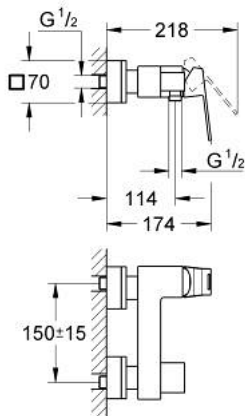

23 145 000 EUROCUBE SINGLE-LEVER SHOWER MIXER 1/2"

PRODUCT DESCRIPTION

- Colour: chrome
- Wall mounted
- Metal lever
- GROHE SilkMove 46 mm ceramic cartridge
- GROHE LongLife finish
- Adjustable flow rate limiter
- shower bottom outlet 1/2" with integrated non return valve
- Covered S-unions
- Protected against backflow

23 145 000 EUROCUBE SINGLE-LEVER SHOWER MIXER 1/2"

SPARE PARTS, September 2010 – now

- 1: Lever (Spare part-nr. 46782000)
- 2: Cartridge (Spare part-nr. 46048000)
- 3: Non-return valve (Spare part-nr. 08565000)
- 4: 1/2" screw connection (Spare part-nr. 45044000)
- 5: S-union (Spare part-nr. 47824000)
- 6: Special spanner wrench (Spare part-nr. 19377000)*
- 7: Temperature limiter (Spare part-nr. 46375000)*
- 8: Extension set (1 3/16") (Spare part-nr. 46238000)*