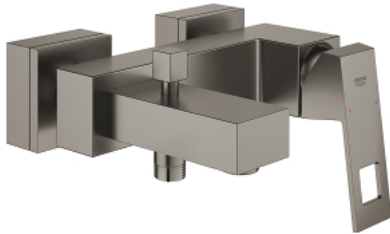

23 140 AL0 EUROCUBE SINGLE-LEVER BATH MIXER 1/2"

PRODUCT DESCRIPTION

- Colour: Brushed hard graphite
- Wall mounted
- Metal lever
- GROHE SilkMove 46 mm ceramic cartridge
- GROHE LongLife finish
- Adjustable flow rate limiter
- Automatic diverter: bath/shower
- mousseur
- Integrated non-return valve in the shower outlet 1/2"
- Covered S-unions
- Protected against backflow
- Optional temperature limiter ref. no. 46 375

23 140 AL0 EUROCUBE SINGLE-LEVER BATH MIXER 1/2"

SPARE PARTS, March 2019 – now

- 1: Lever (Spare part-nr. 46782AL0)
- 2: Cartridge (Spare part-nr. 46048000)
- 3: Diverter knob (Spare part-nr. 48128AL0)
- 4: 3-Way Diverter Valve & Trim (Spare part-nr. 65655AL0)
- 5: Non-return valve (Spare part-nr. 08565000)
- 6: Flow control (Spare part-nr. 13952AL0)
- 7: 1/2" screw connection (Spare part-nr. 45044AL0)
- 8: S-union (Spare part-nr. 47824AL0)
- 9: Special spanner wrench (Spare part-nr. 19377000)*
- 10: Temperature limiter (Spare part-nr. 46375000)*
- 11: Extension set (1 3/16") (Spare part-nr. 46238000)*