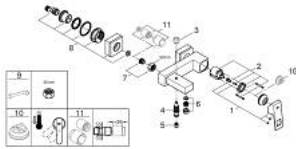

23 140 AL0 EUROCUBE SINGLE-LEVER BATH MIXER 1/2"

PRODUCT DESCRIPTION

- Colour: Brushed hard graphite
- Wall mounted
- Metal lever
- GROHE SilkMove 46 mm ceramic cartridge
- GROHE LongLife finish
- Adjustable flow rate limiter
- Automatic diverter: bath/shower
- mousseur
- Integrated non-return valve in the shower outlet 1/2"
- Covered S-unions
- Protected against backflow
- Optional temperature limiter ref. no. 46 375

23 140 AL0 EUROCUBE SINGLE-LEVER BATH MIXER 1/2"

SPARE PARTS, March 2019 – now

- 1: Lever (Spare part-nr. 46782AL0)
- 2: Cartridge (Spare part-nr. 46048000)
- 3: Diverter knob (Spare part-nr. 48128AL0)
- 4: 3-Way Diverter Valve & Trim (Spare part-nr. 65655AL0)
- 5: Non-return valve (Spare part-nr. 08565000)
- 6: Flow control (Spare part-nr. 13952AL0)
- 7: 1/2" screw connection (Spare part-nr. 45044AL0)
- 8: S-union (Spare part-nr. 47824AL0)
- 9: Special spanner wrench (Spare part-nr. 19377000)*
- 10: Temperature limiter (Spare part-nr. 46375000)*
- 11: Extension set (1 3/16") (Spare part-nr. 46238000)*