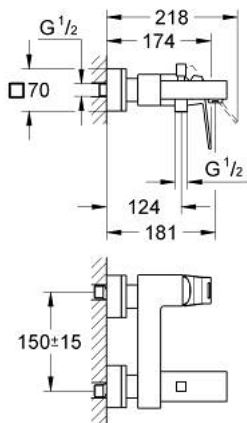

23 140 AL0 EUROCUBE SINGLE-LEVER BATH MIXER 1/2"

PRODUCT DESCRIPTION

- Colour: Brushed hard graphite
- Wall mounted
- Metal lever
- GROHE SilkMove 46 mm ceramic cartridge
- GROHE LongLife finish
- Adjustable flow rate limiter
- Automatic diverter: bath/shower
- mousseur
- Integrated non-return valve in the shower outlet 1/2"
- Covered S-unions
- Protected against backflow
- Optional temperature limiter ref. no. 46 375

23 140 AL0 EUROCUBE SINGLE-LEVER BATH MIXER 1/2"

SPARE PARTS, March 2019 – now

- 1: Lever (Spare part-nr. 46782AL0)
- 2: Cartridge (Spare part-nr. 46048000)
- 3: Diverter knob (Spare part-nr. 48128AL0)
- 4: 3-Way Diverter Valve & Trim (Spare part-nr. 65655AL0)
- 5: Non-return valve (Spare part-nr. 08565000)
- 6: Flow control (Spare part-nr. 13952AL0)
- 7: 1/2" screw connection (Spare part-nr. 45044AL0)
- 8: S-union (Spare part-nr. 47824AL0)
- 9: Special spanner wrench (Spare part-nr. 19377000)*
- 10: Temperature limiter (Spare part-nr. 46375000)*
- 11: Extension set (1 3/16") (Spare part-nr. 46238000)*