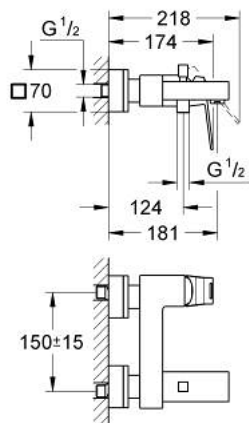

23 140 000 EUROCUBE SINGLE-LEVER BATH MIXER 1/2"

PRODUCT DESCRIPTION

- Colour: chrome
- Wall mounted
- Metal lever
- GROHE SilkMove 46 mm ceramic cartridge
- GROHE LongLife finish
- Adjustable flow rate limiter
- Automatic diverter: bath/shower
- mousseur
- Integrated non-return valve in the shower outlet 1/2"
- Covered S-unions
- Protected against backflow
- Optional temperature limiter ref. no. 46 375

23 140 000 EUROCUBE SINGLE-LEVER BATH MIXER 1/2"

SPARE PARTS, September 2010 – now

- 1: Lever (Spare part-nr. 46782000)
- 2: Cartridge (Spare part-nr. 46048000)
- 3: Diverter knob (Spare part-nr. 48128000)
- 4: 3-Way Diverter Valve & Trim (Spare part-nr. 65655000)
- 5: Non-return valve (Spare part-nr. 08565000)
- 6: Flow control (Spare part-nr. 13952000)
- 7: 1/2" screw connection (Spare part-nr. 45044000)
- 8: S-union (Spare part-nr. 47824000)
- 9: Special spanner wrench (Spare part-nr. 19377000)*
- 10: Temperature limiter (Spare part-nr. 46375000)*
- 11: Extension set (1 3/16") (Spare part-nr. 46238000)*