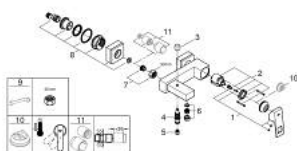

23 140 000 EUROCUBE SINGLE-LEVER BATH MIXER 1/2"

PRODUCT DESCRIPTION

- Colour: chrome
- Wall mounted
- Metal lever
- GROHE SilkMove 46 mm ceramic cartridge
- GROHE LongLife finish
- Adjustable flow rate limiter
- Automatic diverter: bath/shower
- mousseur
- Integrated non-return valve in the shower outlet 1/2"
- Covered S-unions
- Protected against backflow
- Optional temperature limiter ref. no. 46 375

23 140 000 EUROCUBE SINGLE-LEVER BATH MIXER 1/2"

SPARE PARTS, September 2010 – now

- 1: Lever (Spare part-nr. 46782000)
- 2: Cartridge (Spare part-nr. 46048000)
- 3: Diverter knob (Spare part-nr. 48128000)
- 4: 3-Way Diverter Valve & Trim (Spare part-nr. 65655000)
- 5: Non-return valve (Spare part-nr. 08565000)
- 6: Flow control (Spare part-nr. 13952000)
- 7: 1/2" screw connection (Spare part-nr. 45044000)
- 8: S-union (Spare part-nr. 47824000)
- 9: Special spanner wrench (Spare part-nr. 19377000)*
- 10: Temperature limiter (Spare part-nr. 46375000)*
- 11: Extension set (1 3/16") (Spare part-nr. 46238000)*