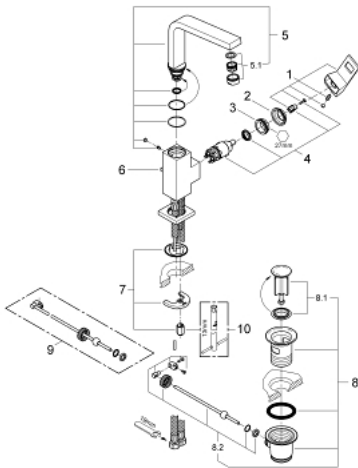

23 135 AL0 EUROCUBE SINGLE-LEVER BASIN MIXER 1/2" L-SIZE

PRODUCT DESCRIPTION

- Colour: Brushed hard graphite
- Single hole installation
- Metal lever
- GROHE SilkMove 28 mm ceramic cartridge
- Temperature limiter
- GROHE LongLife finish
- GROHE EcoJoy - less water, perfect flow
- maximum flow rate (at 3 bar): 5 l/min
- SpeedClean mousseur
- GROHE FastFixation Plus installation system
- Swivel tubular spout with stop limiter
- Pop-up waste set 1 1/4"
- Flexible connection hoses

23 135 AL0 EUROCUBE SINGLE-LEVER BASIN MIXER 1/2" L-SIZE

SPARE PARTS, March 2019 – now

- 1: Lever (Spare part-nr. 46788AL0)
- 2: Cap (Spare part-nr. 46581AL0)
- 3: Fitting ring (Spare part-nr. 07419000)
- 4: Cartridge (Spare part-nr. 46580000)
- 5: Spout (Spare part-nr. 13322AL0)
- 5.1: Flow control (Spare part-nr. 13929AL0)
- 6: Pop-up rod (Spare part-nr. 46787AL0)
- 7: Shank mounting kit (Spare part-nr. 46645000)
- 8: 1 1/4" waste set (Spare part-nr. 28910AL0)
- 8.1: Plug (Spare part-nr. 07182AL0)
- 8.2: Eccentric rod (Spare part-nr. 07052000)
- 9: Eccentric rod (Spare part-nr. 07341000)*
- 10: Mounting wrench (Spare part-nr. 19017000)*