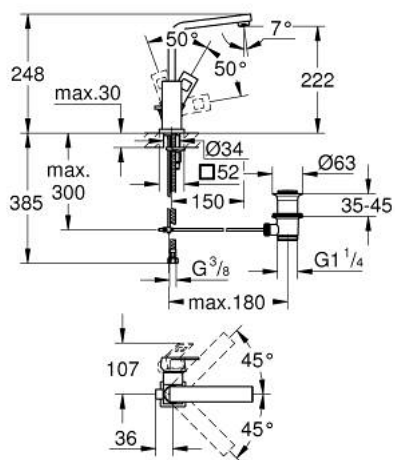

23 135 AL0 EUROCUBE SINGLE-LEVER BASIN MIXER 1/2" L-SIZE

PRODUCT DESCRIPTION

- Colour: Brushed hard graphite
- Single hole installation
- Metal lever
- GROHE SilkMove 28 mm ceramic cartridge
- Temperature limiter
- GROHE LongLife finish
- GROHE EcoJoy - less water, perfect flow
- maximum flow rate (at 3 bar): 5 l/min
- SpeedClean mousseur
- GROHE FastFixation Plus installation system
- Swivel tubular spout with stop limiter
- Pop-up waste set 1 1/4"
- Flexible connection hoses

23 135 AL0 EUROCUBE SINGLE-LEVER BASIN MIXER 1/2" L-SIZE

SPARE PARTS, March 2019 – now

- 1: Lever (Spare part-nr. 46788AL0)
- 2: Cap (Spare part-nr. 46581AL0)
- 3: Fitting ring (Spare part-nr. 07419000)
- 4: Cartridge (Spare part-nr. 46580000)
- 5: Spout (Spare part-nr. 13322AL0)
- 5.1: Flow control (Spare part-nr. 13929AL0)
- 6: Pop-up rod (Spare part-nr. 46787AL0)
- 7: Shank mounting kit (Spare part-nr. 46645000)
- 8: 1 1/4" waste set (Spare part-nr. 28910AL0)
- 8.1: Plug (Spare part-nr. 07182AL0)
- 8.2: Eccentric rod (Spare part-nr. 07052000)
- 9: Eccentric rod (Spare part-nr. 07341000)*
- 10: Mounting wrench (Spare part-nr. 19017000)*