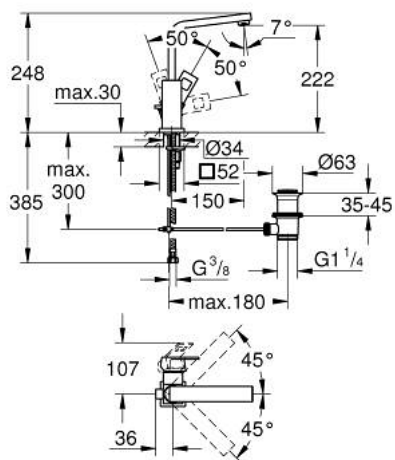

23 135 00E EUROCUBE SINGLE-LEVER BASIN MIXER 1/2" L-SIZE

PRODUCT DESCRIPTION

- Colour: chrome
- Single hole installation
- Metal lever
- GROHE SilkMove 28 mm ceramic cartridge
- Temperature limiter
- GROHE LongLife finish
- GROHE EcoJoy - less water, perfect flow
- maximum flow rate (at 3 bar): 5 l/min
- SpeedClean mousseur
- GROHE FastFixation Plus installation system
- Swivel tubular spout with stop limiter
- Pop-up waste set 1 1/4"
- Flexible connection hoses

23 135 00E **EUROCUBE SINGLE-LEVER BASIN MIXER 1/2"**
L-SIZE

SPARE PARTS, November 2010 – now

- 1: Lever (Spare part-nr. 46788000)
- 2: Cap (Spare part-nr. 46581000)
- 3: Fitting ring (Spare part-nr. 07419000)
- 4: Cartridge (Spare part-nr. 46580000)
- 5: Spout (Spare part-nr. 13323000)
- 5.1: Flow control (Spare part-nr. 48159000)
- 6: Pop-up rod (Spare part-nr. 46787000)
- 7: Shank mounting kit (Spare part-nr. 46645000)
- 8: 1 1/4" waste set (Spare part-nr. 28910000)
- 8.1: Plug (Spare part-nr. 07182000)
- 8.2: Eccentric rod (Spare part-nr. 07052000)
- 9: Eccentric rod (Spare part-nr. 07341000)*
- 10: Mounting wrench (Spare part-nr. 19017000)*