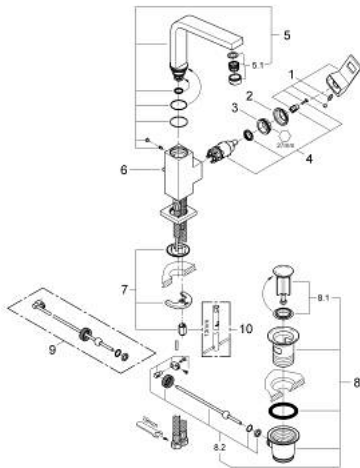

23 135 00E EUROCUBE SINGLE-LEVER BASIN MIXER 1/2" L-SIZE

PRODUCT DESCRIPTION

- Colour: chrome
- Single hole installation
- Metal lever
- GROHE SilkMove 28 mm ceramic cartridge
- Temperature limiter
- GROHE LongLife finish
- GROHE EcoJoy - less water, perfect flow
- maximum flow rate (at 3 bar): 5 l/min
- SpeedClean mousseur
- GROHE FastFixation Plus installation system
- Swivel tubular spout with stop limiter
- Pop-up waste set 1 1/4"
- Flexible connection hoses

23 135 00E **EUROCUBE SINGLE-LEVER BASIN MIXER 1/2"**
L-SIZE

SPARE PARTS, November 2010 – now

- 1: Lever (Spare part-nr. 46788000)
- 2: Cap (Spare part-nr. 46581000)
- 3: Fitting ring (Spare part-nr. 07419000)
- 4: Cartridge (Spare part-nr. 46580000)
- 5: Spout (Spare part-nr. 13323000)
- 5.1: Flow control (Spare part-nr. 48159000)
- 6: Pop-up rod (Spare part-nr. 46787000)
- 7: Shank mounting kit (Spare part-nr. 46645000)
- 8: 1 1/4" waste set (Spare part-nr. 28910000)
- 8.1: Plug (Spare part-nr. 07182000)
- 8.2: Eccentric rod (Spare part-nr. 07052000)
- 9: Eccentric rod (Spare part-nr. 07341000)*
- 10: Mounting wrench (Spare part-nr. 19017000)*