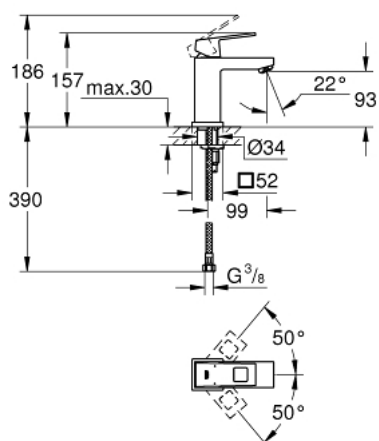

23 132 00E **EUROCUBE SINGLE-LEVER BASIN MIXER 1/2"**
S-SIZE

PRODUCT DESCRIPTION

- Colour: chrome
- Single hole installation
- Metal lever
- GROHE SilkMove 28 mm ceramic cartridge
- Temperature limiter
- GROHE LongLife finish
- GROHE EcoJoy - less water, perfect flow
- maximum flow rate (at 3 bar): 5 l/min
- SpeedClean mousseur
- GROHE FastFixation Plus installation system
- Smooth body
- Flexible connection hoses

23 132 00E **EUROCUBE SINGLE-LEVER BASIN MIXER 1/2"**
S-SIZE

SPARE PARTS, November 2010 – now

- 1: Lever (Spare part-nr. 46786000)
- 2: Fitting ring (Spare part-nr. 46715000)
- 3: Cartridge (Spare part-nr. 46580000)
- 4: Flow control (Spare part-nr. 48159000)
- 5: Shank mounting kit (Spare part-nr. 46645000)
- 6: Mounting wrench (Spare part-nr. 19017000)*