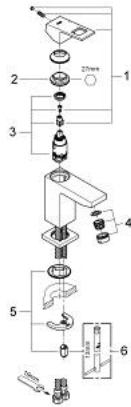

23 132 00E **EUROCUBE SINGLE-LEVER BASIN MIXER 1/2"**
S-SIZE

PRODUCT DESCRIPTION

- Colour: chrome
- Single hole installation
- Metal lever
- GROHE SilkMove 28 mm ceramic cartridge
- Temperature limiter
- GROHE LongLife finish
- GROHE EcoJoy - less water, perfect flow
- maximum flow rate (at 3 bar): 5 l/min
- SpeedClean mousseur
- GROHE FastFixation Plus installation system
- Smooth body
- Flexible connection hoses

23 132 00E **EUROCUBE SINGLE-LEVER BASIN MIXER 1/2"**
S-SIZE

SPARE PARTS, November 2010 – now

- 1: Lever (Spare part-nr. 46786000)
- 2: Fitting ring (Spare part-nr. 46715000)
- 3: Cartridge (Spare part-nr. 46580000)
- 4: Flow control (Spare part-nr. 48159000)
- 5: Shank mounting kit (Spare part-nr. 46645000)
- 6: Mounting wrench (Spare part-nr. 19017000)*