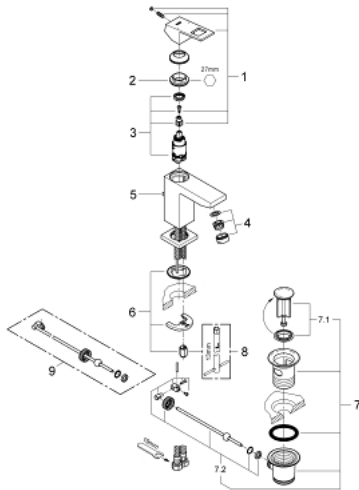

## 23 127 AL0 EUROCUBE SINGLE-LEVER BASIN MIXER 1/2" S-SIZE

### SPARE PARTS, March 2019 – February 2022

- 1: Lever (Spare part-nr. 46786AL0)
- 2: Fitting ring (Spare part-nr. 46715000)
- 3: Cartridge (Spare part-nr. 46580000)
- 4: Flow control (Spare part-nr. 48159AL0)
- 6: Shank mounting kit (Spare part-nr. 46645000)
- 7: 1 1/4" waste set (Spare part-nr. 28910AL0)
- 7.1: Plug (Spare part-nr. 07182AL0)
- 7.2: Eccentric rod (Spare part-nr. 07052000)
- 8: Mounting wrench (Spare part-nr. 19017000)\*
- 9: Eccentric rod (Spare part-nr. 07341000)\*