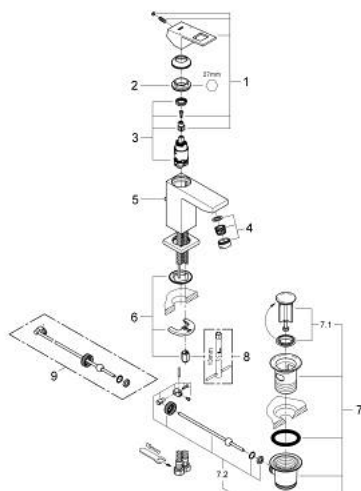

23 127 00E **EUROCUBE SINGLE-LEVER BASIN MIXER 1/2"**
S-SIZE

PRODUCT DESCRIPTION

- Colour: chrome
- Single hole installation
- Metal lever
- GROHE SilkMove 28 mm ceramic cartridge
- Temperature limiter
- GROHE LongLife finish
- GROHE EcoJoy - less water, perfect flow
- maximum flow rate (at 3 bar): 5 l/min
- GROHE FastFixation Plus installation system
- Pop-up waste set 1 1/4"
- Flexible connection hoses

23 127 00E **EUROCUBE SINGLE-LEVER BASIN MIXER 1/2"**
S-SIZE

SPARE PARTS, September 2010 – now

- 1: Lever (Spare part-nr. 46786000)
 - 2: Fitting ring (Spare part-nr. 46715000)
 - 3: Cartridge (Spare part-nr. 46580000)
 - 4: Flow control (Spare part-nr. 48159000)
 - 5: Pop-up rod (Spare part-nr. 46787000)
 - 6: Shank mounting kit (Spare part-nr. 46645000)
 - 7: 1 1/4" waste set (Spare part-nr. 28910000)
 - 7.1: Plug (Spare part-nr. 07182000)
 - 7.2: Eccentric rod (Spare part-nr. 07052000)
 - 8: Mounting wrench (Spare part-nr. 19017000)*
 - 9: Eccentric rod (Spare part-nr. 07341000)*
- * Optional accessories