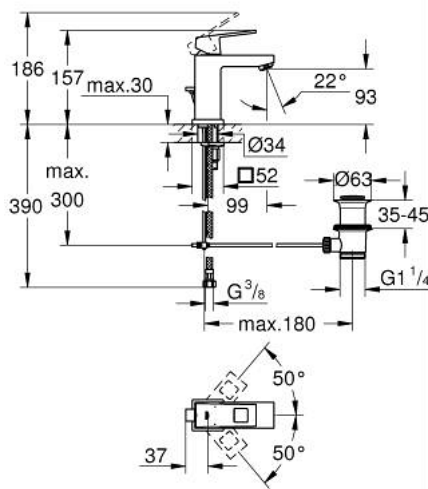

23 127 00E **EUROCUBE SINGLE-LEVER BASIN MIXER 1/2"**
S-SIZE

PRODUCT DESCRIPTION

- Colour: chrome
- Single hole installation
- Metal lever
- GROHE SilkMove 28 mm ceramic cartridge
- Temperature limiter
- GROHE LongLife finish
- GROHE EcoJoy - less water, perfect flow
- maximum flow rate (at 3 bar): 5 l/min
- GROHE FastFixation Plus installation system
- Pop-up waste set 1 1/4"
- Flexible connection hoses

23 127 00E **EUROCUBE SINGLE-LEVER BASIN MIXER 1/2"**
S-SIZE

SPARE PARTS, September 2010 – now

- 1: Lever (Spare part-nr. 46786000)
 - 2: Fitting ring (Spare part-nr. 46715000)
 - 3: Cartridge (Spare part-nr. 46580000)
 - 4: Flow control (Spare part-nr. 48159000)
 - 5: Pop-up rod (Spare part-nr. 46787000)
 - 6: Shank mounting kit (Spare part-nr. 46645000)
 - 7: 1 1/4" waste set (Spare part-nr. 28910000)
 - 7.1: Plug (Spare part-nr. 07182000)
 - 7.2: Eccentric rod (Spare part-nr. 07052000)
 - 8: Mounting wrench (Spare part-nr. 19017000)*
 - 9: Eccentric rod (Spare part-nr. 07341000)*
- * Optional accessories