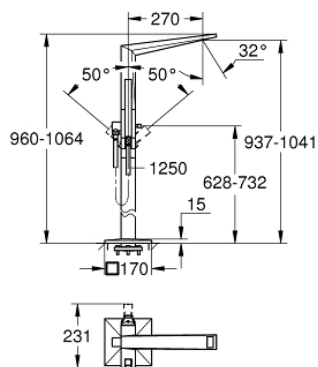

## 23 119 001 ALLURE BRILLIANT SINGLE-LEVER BATH MIXER 1/2", FLOOR MOUNTED

### PRODUCT DESCRIPTION

- Colour: chrome
- Requires Rough-In Set (29 038 001) (sold separately)
- GROHE SilkMove 46 mm ceramic cartridge
- GROHE LongLife finish
- Automatic diverter: bath/shower
- spout with integrated mousseur
- hand shower Euphoria Cube+ 6.5 l/min
- Silverflex shower hose 1250 mm
- 10 5/8" spout reach
- Integrated non-return valve in the shower outlet 1/2"
- With shower holder
- Protected against backflow

### SPARE PARTS, November 2016 – now

- 1: Race (Spare part-nr. 46803000)
- 2: Lever (Spare part-nr. 46804000)
- 3: Cartridge (Spare part-nr. 46048000)
- 4: Diverter knob (Spare part-nr. 46805000)
- 5: 3-Way Diverter Valve & Trim (Spare part-nr. 65655000)
- 6: Non-return valve (Spare part-nr. 08565000)
- 7: Dirt strainer (Spare part-nr. 0700200M)