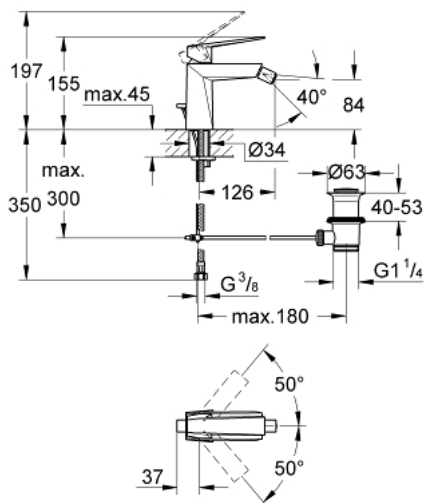

23 117 000 **ALLURE BRILLIANT SINGLE-LEVER BIDET MIXER 1/2"**
M-SIZE

PRODUCT DESCRIPTION

- Colour: chrome
- Single hole installation
- GROHE SilkMove 28 mm ceramic cartridge
- Temperature limiter
- GROHE LongLife finish
- GROHE FastFixation rapid installation system
- Ball-joint mousseur
- Pop-up waste set 1 1/4"
- Flexible connection hoses

23 117 000 **ALLURE BRILLIANT SINGLE-LEVER BIDET MIXER 1/2"**
M-SIZE

SPARE PARTS, August 2010 – now

- 1: Lever (Spare part-nr. 46793000)
 - 2: Fitting ring (Spare part-nr. 46715000)
 - 3: Cartridge (Spare part-nr. 46580000)
 - 4: Ball-joint aerator (Spare part-nr. 46791000)
 - 5: Pop-up rod (Spare part-nr. 46787000)
 - 6: Shank mounting kit (Spare part-nr. 46249000)
 - 7: 1 1/4" waste set (Spare part-nr. 28910000)
 - 7.1: Plug (Spare part-nr. 07182000)
 - 7.2: Eccentric rod (Spare part-nr. 07052000)
 - 8: Mounting wrench (Spare part-nr. 19017000)*
 - 9: Eccentric rod (Spare part-nr. 07341000)*
- * Optional accessories