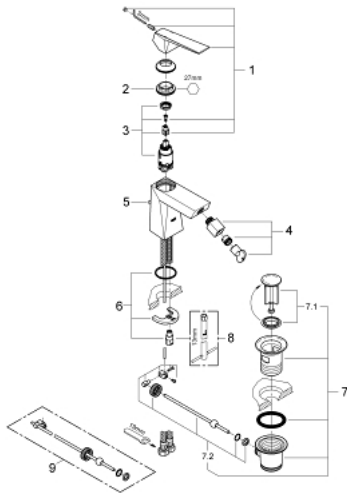

23 117 000 **ALLURE BRILLIANT SINGLE-LEVER BIDET MIXER 1/2"**
M-SIZE

PRODUCT DESCRIPTION

- Colour: chrome
- Single hole installation
- GROHE SilkMove 28 mm ceramic cartridge
- Temperature limiter
- GROHE LongLife finish
- GROHE FastFixation rapid installation system
- Ball-joint mousseur
- Pop-up waste set 1 1/4"
- Flexible connection hoses

23 117 000 **ALLURE BRILLIANT SINGLE-LEVER BIDET MIXER 1/2"**
M-SIZE

SPARE PARTS, August 2010 – now

- 1: Lever (Spare part-nr. 46793000)
 - 2: Fitting ring (Spare part-nr. 46715000)
 - 3: Cartridge (Spare part-nr. 46580000)
 - 4: Ball-joint aerator (Spare part-nr. 46791000)
 - 5: Pop-up rod (Spare part-nr. 46787000)
 - 6: Shank mounting kit (Spare part-nr. 46249000)
 - 7: 1 1/4" waste set (Spare part-nr. 28910000)
 - 7.1: Plug (Spare part-nr. 07182000)
 - 7.2: Eccentric rod (Spare part-nr. 07052000)
 - 8: Mounting wrench (Spare part-nr. 19017000)*
 - 9: Eccentric rod (Spare part-nr. 07341000)*
- * Optional accessories