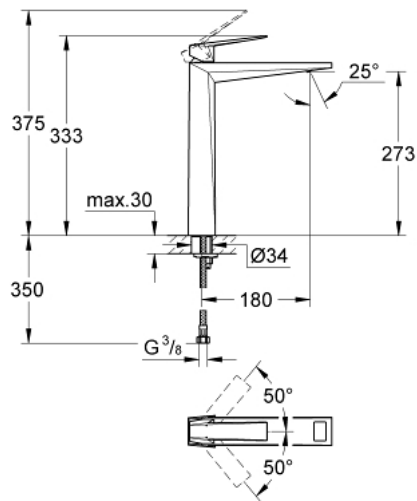

## 23 114 000 ALLURE BRILLIANT SINGLE-LEVER BASIN MIXER 1/2" XL-SIZE

### PRODUCT DESCRIPTION

- Colour: chrome
- Single hole installation
- For free-standing basins
- GROHE SilkMove 28 mm ceramic cartridge
- Temperature limiter
- GROHE LongLife finish
- 5.0 l/min flow limiter
- GROHE FastFixation rapid installation system
- spout with integrated mousseur
- Smooth body
- Flexible connection hoses
- min. recommended pressure 1.0 bar

23 114 000 **ALLURE BRILLIANT SINGLE-LEVER BASIN MIXER 1/2"**  
**XL-SIZE**

**SPARE PARTS**, August 2010 – now

- 1: Lever (Spare part-nr. 46793000)
- 2: Cartridge (Spare part-nr. 46580000)
- 3: Fitting ring (Spare part-nr. 46715000)
- 4: Race (Spare part-nr. 46794000)
- 5: Shank mounting kit (Spare part-nr. 46249000)
- 6: Mounting wrench (Spare part-nr. 19017000)\*