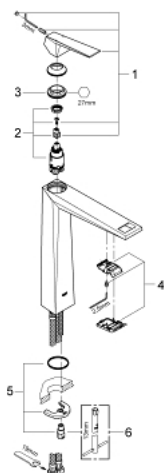

## 23 114 000 ALLURE BRILLIANT SINGLE-LEVER BASIN MIXER 1/2" XL-SIZE

### PRODUCT DESCRIPTION

- Colour: chrome
- Single hole installation
- For free-standing basins
- GROHE SilkMove 28 mm ceramic cartridge
- Temperature limiter
- GROHE LongLife finish
- 5.0 l/min flow limiter
- GROHE FastFixation rapid installation system
- spout with integrated mousseur
- Smooth body
- Flexible connection hoses
- min. recommended pressure 1.0 bar

23 114 000 **ALLURE BRILLIANT SINGLE-LEVER BASIN MIXER 1/2"**  
**XL-SIZE**

**SPARE PARTS**, August 2010 – now

- 1: Lever (Spare part-nr. 46793000)
- 2: Cartridge (Spare part-nr. 46580000)
- 3: Fitting ring (Spare part-nr. 46715000)
- 4: Race (Spare part-nr. 46794000)
- 5: Shank mounting kit (Spare part-nr. 46249000)
- 6: Mounting wrench (Spare part-nr. 19017000)\*