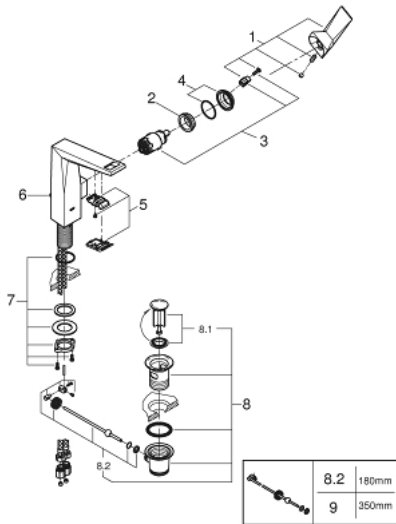

23 109 000 ALLURE BRILLIANT SINGLE-LEVER BASIN MIXER 1/2" L-SIZE

PRODUCT DESCRIPTION

- Colour: chrome
- Single hole installation
- GROHE SilkMove 28 mm ceramic cartridge
- Temperature limiter
- GROHE LongLife finish
- 5.0 l/min flow limiter
- GROHE FastFixation rapid installation system
- spout with integrated mousseur
- Pop-up waste set 1 1/4"
- Flexible connection hoses
- min. recommended pressure 1.0 bar

23 109 000 **ALLURE BRILLIANT SINGLE-LEVER BASIN MIXER 1/2"**
L-SIZE

SPARE PARTS, December 2019 – now

- 1: Lever (Spare part-nr. 46792000)
- 2: Fitting ring (Spare part-nr. 07419000)
- 3: Cartridge (Spare part-nr. 46963000)
- 4: Cap (Spare part-nr. 46581000)
- 5: Race (Spare part-nr. 46794000)
- 6: Pop-up rod (Spare part-nr. 46787000)
- 7: Shank mounting kit (Spare part-nr. 48384000)
- 8: 1 1/4" waste set (Spare part-nr. 28910000)
- 8.1: Plug (Spare part-nr. 07182000)
- 8.2: Eccentric rod (Spare part-nr. 07052000)
- 9: Eccentric rod (Spare part-nr. 07341000)*