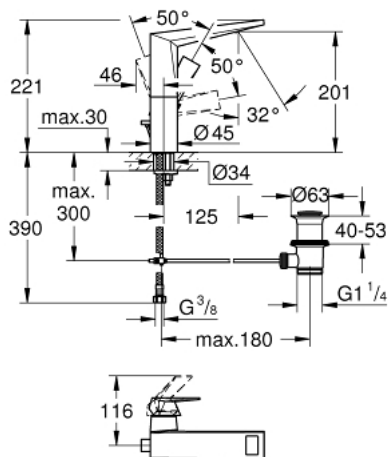

23 109 000 ALLURE BRILLIANT SINGLE-LEVER BASIN MIXER 1/2" L-SIZE

PRODUCT DESCRIPTION

- Colour: chrome
- Single hole installation
- GROHE SilkMove 28 mm ceramic cartridge
- Temperature limiter
- GROHE LongLife finish
- 5.0 l/min flow limiter
- GROHE FastFixation rapid installation system
- spout with integrated mousseur
- Pop-up waste set 1 1/4"
- Flexible connection hoses
- min. recommended pressure 1.0 bar

23 109 000 **ALLURE BRILLIANT SINGLE-LEVER BASIN MIXER 1/2"**
L-SIZE

SPARE PARTS, December 2019 – now

- 1: Lever (Spare part-nr. 46792000)
- 2: Fitting ring (Spare part-nr. 07419000)
- 3: Cartridge (Spare part-nr. 46963000)
- 4: Cap (Spare part-nr. 46581000)
- 5: Race (Spare part-nr. 46794000)
- 6: Pop-up rod (Spare part-nr. 46787000)
- 7: Shank mounting kit (Spare part-nr. 48384000)
- 8: 1 1/4" waste set (Spare part-nr. 28910000)
- 8.1: Plug (Spare part-nr. 07182000)
- 8.2: Eccentric rod (Spare part-nr. 07052000)
- 9: Eccentric rod (Spare part-nr. 07341000)*