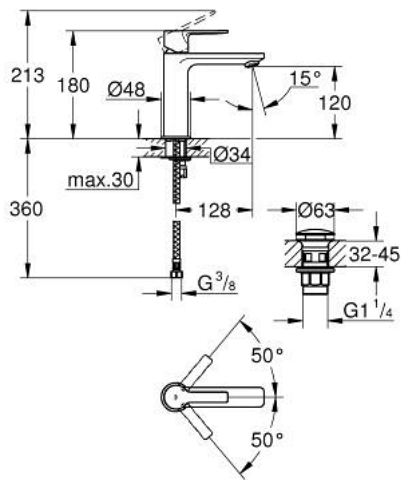

23 106 DC1 LINEARE SINGLE-LEVER BASIN MIXER 1/2" S-SIZE

PRODUCT DESCRIPTION

- Colour: supersteel
- Single hole installation
- Metal lever
- GROHE SilkMove 28 mm ceramic cartridge
- With temperature limiter
- GROHE LongLife finish
- AquaCalibrator
- maximum flow rate (at 3 bar): 5 l/min
- SpeedClean mousseur
- GROHE FastFixation Plus installation system
- smooth body with push-open waste set 1 1/4"
- Flexible connection hoses

23 106 DC1 LINEARE SINGLE-LEVER BASIN MIXER 1/2" S-SIZE

SPARE PARTS, September 2016 – now

- 1: Lever (Spare part-nr. 46980DC0)
 - 2: Cap (Spare part-nr. 46581DC0)
 - 3: Fitting ring (Spare part-nr. 07419000)
 - 4: Cartridge (Spare part-nr. 46580000)
 - 5: Flow control (Spare part-nr. 48159DC0)
 - 6: Shank mounting kit (Spare part-nr. 46645000)
 - 7: Waste set with push-open plug (Spare part-nr. 65807DC0)
 - 8: Mounting wrench (Spare part-nr. 19017000)*
- * Optional accessories