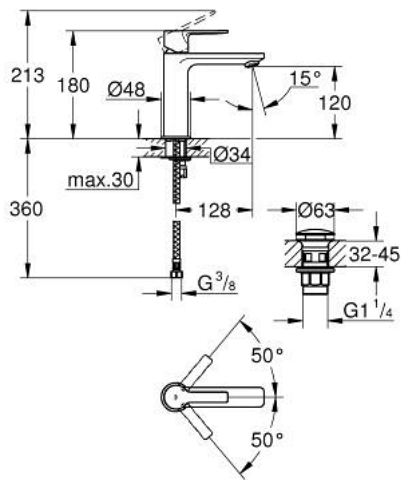

23 106 DC1 LINEARE SINGLE-LEVER BASIN MIXER 1/2" S-SIZE

PRODUCT DESCRIPTION

- Colour: supersteel
- Single hole installation
- Metal lever
- GROHE SilkMove 28 mm ceramic cartridge
- With temperature limiter
- GROHE LongLife finish
- GROHE EcoJoy - less water, perfect flow
- maximum flow rate (at 3 bar): 5 l/min
- SpeedClean mousseur
- GROHE FastFixation Plus installation system
- smooth body with push-open waste set 1 1/4"
- Flexible connection hoses

23 106 DC1 LINEARE SINGLE-LEVER BASIN MIXER 1/2" S-SIZE

SPARE PARTS, September 2016 – now

- 1: Lever (Spare part-nr. 46980DC0)
 - 2: Cap (Spare part-nr. 46581DC0)
 - 3: Fitting ring (Spare part-nr. 07419000)
 - 4: Cartridge (Spare part-nr. 46580000)
 - 5: Flow control (Spare part-nr. 48159DC0)
 - 6: Shank mounting kit (Spare part-nr. 46645000)
 - 7: Waste set with push-open plug (Spare part-nr. 65807DC0)
 - 8: Mounting wrench (Spare part-nr. 19017000)*
- * Optional accessories