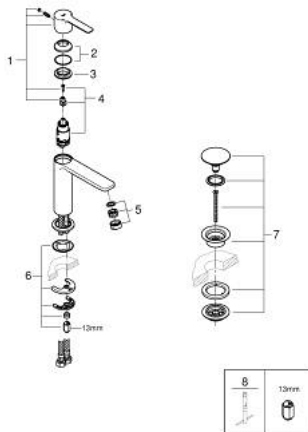

23 106 001 **LINEARE SINGLE-LEVER BASIN MIXER 1/2"**
S-SIZE

PRODUCT DESCRIPTION

- Colour: chrome
- Single hole installation
- Metal lever
- GROHE SilkMove 28 mm ceramic cartridge
- With temperature limiter
- GROHE LongLife finish
- AquaCalibrator
- maximum flow rate (at 3 bar): 5 l/min
- SpeedClean mousseur
- GROHE FastFixation Plus installation system
- smooth body with push-open waste set 1 1/4"
- Flexible connection hoses

23 106 001 **LINEARE SINGLE-LEVER BASIN MIXER 1/2"**
S-SIZE

SPARE PARTS, July 2016 – now

- 1: Lever (Spare part-nr. 46980000)
 - 2: Cap (Spare part-nr. 46581000)
 - 3: Fitting ring (Spare part-nr. 07419000)
 - 4: Cartridge (Spare part-nr. 46580000)
 - 5: Flow control (Spare part-nr. 48159000)
 - 6: Shank mounting kit (Spare part-nr. 46645000)
 - 7: Waste set with push-open plug (Spare part-nr. 65807000)
 - 8: Mounting wrench (Spare part-nr. 19017000)*
- * Optional accessories