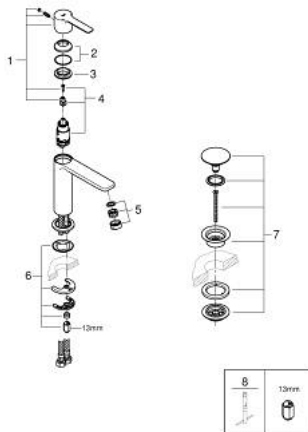

23 106 001 **LINEARE SINGLE-LEVER BASIN MIXER 1/2"**  
**S-SIZE**

**PRODUCT DESCRIPTION**

- Colour: chrome
- Single hole installation
- Metal lever
- GROHE SilkMove 28 mm ceramic cartridge
- With temperature limiter
- GROHE LongLife finish
- GROHE EcoJoy - less water, perfect flow
- maximum flow rate (at 3 bar): 5 l/min
- SpeedClean mousseur
- GROHE FastFixation Plus installation system
- smooth body with push-open waste set 1 1/4"
- Flexible connection hoses

23 106 001 **LINEARE SINGLE-LEVER BASIN MIXER 1/2"**  
**S-SIZE**

**SPARE PARTS**, July 2016 – now

- 1: Lever (Spare part-nr. 46980000)
  - 2: Cap (Spare part-nr. 46581000)
  - 3: Fitting ring (Spare part-nr. 07419000)
  - 4: Cartridge (Spare part-nr. 46580000)
  - 5: Flow control (Spare part-nr. 48159000)
  - 6: Shank mounting kit (Spare part-nr. 46645000)
  - 7: Waste set with push-open plug (Spare part-nr. 65807000)
  - 8: Mounting wrench (Spare part-nr. 19017000)\*
- \* Optional accessories