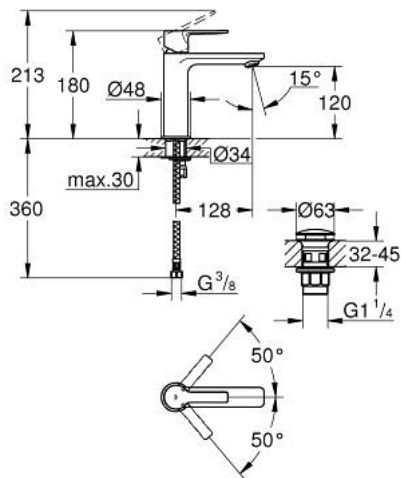

23 106 001 **LINEARE SINGLE-LEVER BASIN MIXER 1/2"**  
**S-SIZE**

**PRODUCT DESCRIPTION**

- Colour: chrome
- Single hole installation
- Metal lever
- GROHE SilkMove 28 mm ceramic cartridge
- With temperature limiter
- GROHE LongLife finish
- GROHE EcoJoy - less water, perfect flow
- maximum flow rate (at 3 bar): 5 l/min
- SpeedClean mousseur
- GROHE FastFixation Plus installation system
- smooth body with push-open waste set 1 1/4"
- Flexible connection hoses

23 106 001 **LINEARE SINGLE-LEVER BASIN MIXER 1/2"**  
**S-SIZE**

**SPARE PARTS**, July 2016 – now

- 1: Lever (Spare part-nr. 46980000)
  - 2: Cap (Spare part-nr. 46581000)
  - 3: Fitting ring (Spare part-nr. 07419000)
  - 4: Cartridge (Spare part-nr. 46580000)
  - 5: Flow control (Spare part-nr. 48159000)
  - 6: Shank mounting kit (Spare part-nr. 46645000)
  - 7: Waste set with push-open plug (Spare part-nr. 65807000)
  - 8: Mounting wrench (Spare part-nr. 19017000)\*
- \* Optional accessories