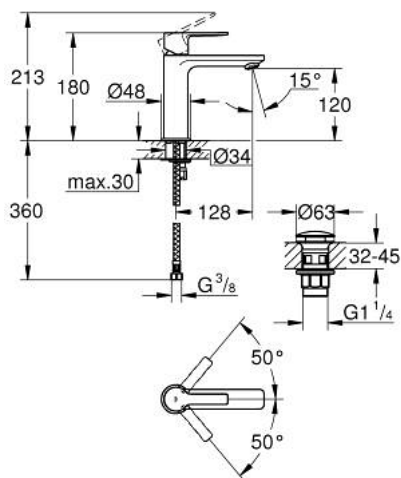

23 106 001 **LINEARE SINGLE-LEVER BASIN MIXER 1/2"**
S-SIZE

PRODUCT DESCRIPTION

- Colour: chrome
- Single hole installation
- Metal lever
- GROHE SilkMove 28 mm ceramic cartridge
- With temperature limiter
- GROHE LongLife finish
- AquaCalibrator
- maximum flow rate (at 3 bar): 5 l/min
- SpeedClean mousseur
- GROHE FastFixation Plus installation system
- smooth body with push-open waste set 1 1/4"
- Flexible connection hoses

23 106 001 **LINEARE SINGLE-LEVER BASIN MIXER 1/2"**
S-SIZE

SPARE PARTS, July 2016 – now

- 1: Lever (Spare part-nr. 46980000)
 - 2: Cap (Spare part-nr. 46581000)
 - 3: Fitting ring (Spare part-nr. 07419000)
 - 4: Cartridge (Spare part-nr. 46580000)
 - 5: Flow control (Spare part-nr. 48159000)
 - 6: Shank mounting kit (Spare part-nr. 46645000)
 - 7: Waste set with push-open plug (Spare part-nr. 65807000)
 - 8: Mounting wrench (Spare part-nr. 19017000)*
- * Optional accessories