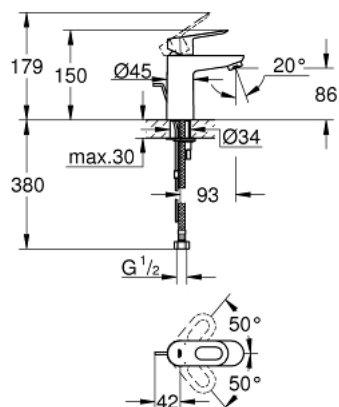

23 102 000 BAULOOP SINGLE-LEVER BASIN MIXER 1/2"

PRODUCT DESCRIPTION

- Colour: chrome
- Single hole installation
- Metal lever
- GROHE SmoothControl 28 mm ceramic cartridge
- GROHE LongLife finish
- mousseur
- with lift-rod
- without pop up waste set
- Flexible connection hoses
- Rapid installation system

23 102 000 BAULOOP SINGLE-LEVER BASIN MIXER 1/2"

SPARE PARTS, June 2010 – now

- 1: Lever (Spare part-nr. 46695000)
- 2: Cartridge (Spare part-nr. 46580000)
- 3: Pop-up rod (Spare part-nr. 10769000)
- 4: Flow control (Spare part-nr. 13952000)
- 5: Shank mounting kit (Spare part-nr. 46249000)
- 6: Base plate (Spare part-nr. 48052000)*
- 7: Mounting wrench (Spare part-nr. 19017000)*