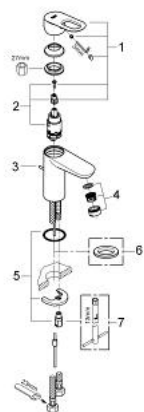

23 102 000 BAULOOP SINGLE-LEVER BASIN MIXER 1/2"

PRODUCT DESCRIPTION

- Colour: chrome
- Single hole installation
- Metal lever
- GROHE SmoothControl 28 mm ceramic cartridge
- GROHE LongLife finish
- mousseur
- with lift-rod
- without pop up waste set
- Flexible connection hoses
- Rapid installation system

23 102 000 BAULOOP SINGLE-LEVER BASIN MIXER 1/2"

SPARE PARTS, June 2010 – now

- 1: Lever (Spare part-nr. 46695000)
- 2: Cartridge (Spare part-nr. 46580000)
- 3: Pop-up rod (Spare part-nr. 10769000)
- 4: Flow control (Spare part-nr. 13952000)
- 5: Shank mounting kit (Spare part-nr. 46249000)
- 6: Base plate (Spare part-nr. 48052000)*
- 7: Mounting wrench (Spare part-nr. 19017000)*