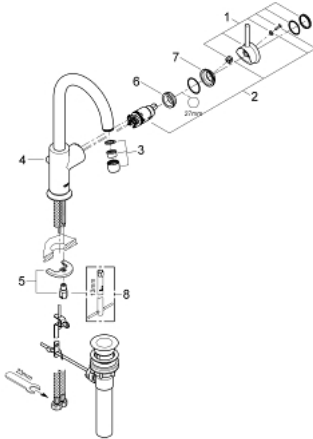

23 095 000 **GROHE BAUCLASSIC SINGLE-LEVER BASIN MIXER 1/2"**

PRODUCT DESCRIPTION

- Colour: chrome
- Metal lever
- Single hole installation
- GROHE SmoothControl 28 mm ceramic cartridge
- GROHE LongLife finish
- swivel tubular spout
- mousseur
- Pop-up waste set 1 1/4"
- Flexible connection hoses
- Rapid installation system

23 095 000 **GROHE BAUCLASSIC SINGLE-LEVER BASIN MIXER 1/2"**

SPARE PARTS, May 2012 – now

- 1: Lever (Spare part-nr. 46814000)
- 2: Cartridge (Spare part-nr. 46580000)
- 3: Flow control (Spare part-nr. 13928000)
- 4: Pop-up rod (Spare part-nr. 06329000)
- 5: Shank mounting kit (Spare part-nr. 46249000)
- 6: Fitting ring (Spare part-nr. 07419000)
- 7: Cap (Spare part-nr. 46581000)
- 8: Mounting wrench (Spare part-nr. 19017000)*