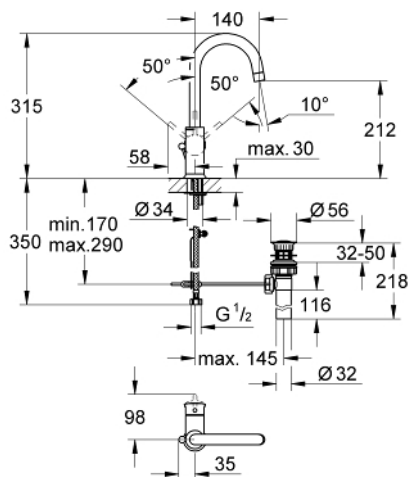

23 095 000 **GROHE BAUCLASSIC SINGLE-LEVER BASIN MIXER 1/2"**

PRODUCT DESCRIPTION

- Colour: chrome
- Metal lever
- Single hole installation
- GROHE SmoothControl 28 mm ceramic cartridge
- GROHE LongLife finish
- swivel tubular spout
- mousseur
- Pop-up waste set 1 1/4"
- Flexible connection hoses
- Rapid installation system

23 095 000 **GROHE BAUCLASSIC SINGLE-LEVER BASIN MIXER 1/2"**

SPARE PARTS, May 2012 – now

- 1: Lever (Spare part-nr. 46814000)
- 2: Cartridge (Spare part-nr. 46580000)
- 3: Flow control (Spare part-nr. 13928000)
- 4: Pop-up rod (Spare part-nr. 06329000)
- 5: Shank mounting kit (Spare part-nr. 46249000)
- 6: Fitting ring (Spare part-nr. 07419000)
- 7: Cap (Spare part-nr. 46581000)
- 8: Mounting wrench (Spare part-nr. 19017000)*