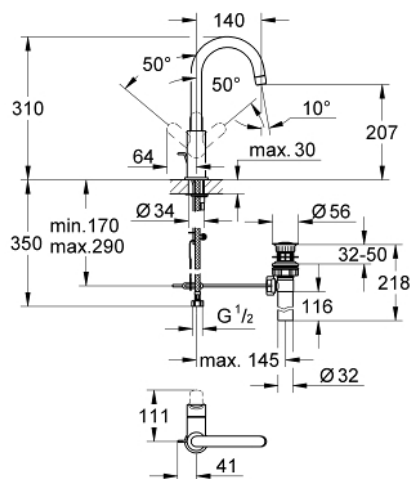

23 093 000 **BAUEDGE SINGLE-LEVER BASIN MIXER 1/2"**  
**L-SIZE**

**PRODUCT DESCRIPTION**

- Colour: chrome
- Single hole installation
- Metal lever
- GROHE SmoothControl 28 mm ceramic cartridge
- GROHE LongLife finish
- swivel tubular spout
- mousseur
- Pop-up waste set 1 1/4"
- Flexible connection hoses
- Rapid installation system

23 093 000 **BAUEDGE SINGLE-LEVER BASIN MIXER 1/2"**  
**L-SIZE**

**SPARE PARTS**, May 2012 – now

- 1: Lever (Spare part-nr. 46812000)
- 2: Cartridge (Spare part-nr. 46580000)
- 3: Flow control (Spare part-nr. 13928000)
- 4: Pop-up rod (Spare part-nr. 10769000)
- 5: Shank mounting kit (Spare part-nr. 46249000)
- 6: Fitting ring (Spare part-nr. 07419000)
- 7: Cap (Spare part-nr. 46581000)
- 8: Mounting wrench (Spare part-nr. 19017000)\*