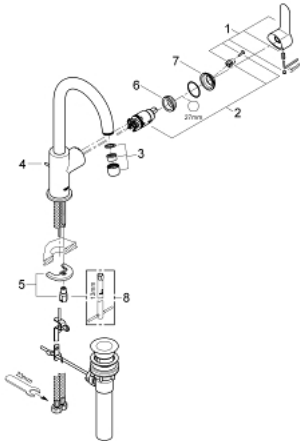

23 093 000 **BAUEDGE SINGLE-LEVER BASIN MIXER 1/2"**  
**L-SIZE**

**PRODUCT DESCRIPTION**

- Colour: chrome
- Single hole installation
- Metal lever
- GROHE SmoothControl 28 mm ceramic cartridge
- GROHE LongLife finish
- swivel tubular spout
- mousseur
- Pop-up waste set 1 1/4"
- Flexible connection hoses
- Rapid installation system

23 093 000 **BAUEDGE SINGLE-LEVER BASIN MIXER 1/2"**  
**L-SIZE**

**SPARE PARTS**, May 2012 – now

- 1: Lever (Spare part-nr. 46812000)
- 2: Cartridge (Spare part-nr. 46580000)
- 3: Flow control (Spare part-nr. 13928000)
- 4: Pop-up rod (Spare part-nr. 10769000)
- 5: Shank mounting kit (Spare part-nr. 46249000)
- 6: Fitting ring (Spare part-nr. 07419000)
- 7: Cap (Spare part-nr. 46581000)
- 8: Mounting wrench (Spare part-nr. 19017000)\*