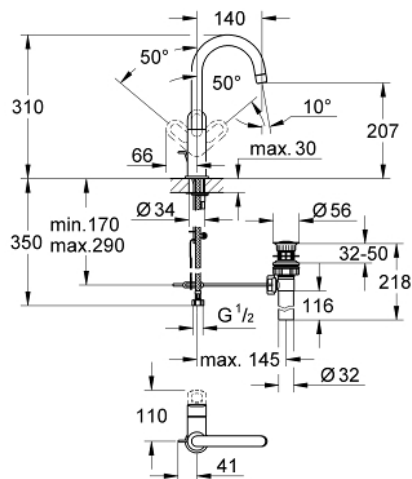

23 091 000 BAULOOP SINGLE-LEVER BASIN MIXER 1/2"

PRODUCT DESCRIPTION

- Colour: chrome
- Single hole installation
- Metal lever
- GROHE SmoothControl 28 mm ceramic cartridge
- GROHE LongLife finish
- swivel tubular spout
- mousseur
- Pop-up waste set 1 1/4"
- Flexible connection hoses
- Rapid installation system

23 091 000 BAULoop SINGLE-LEVER BASIN MIXER 1/2"

SPARE PARTS, May 2012 – now

- 1: Lever (Spare part-nr. 46779000)
- 2: Cartridge (Spare part-nr. 46580000)
- 3: Flow control (Spare part-nr. 13928000)
- 4: Pop-up rod (Spare part-nr. 46739000)
- 5: Shank mounting kit (Spare part-nr. 46249000)
- 6: Fitting ring (Spare part-nr. 07419000)
- 7: Cap (Spare part-nr. 46581000)
- 8: Mounting wrench (Spare part-nr. 19017000)*