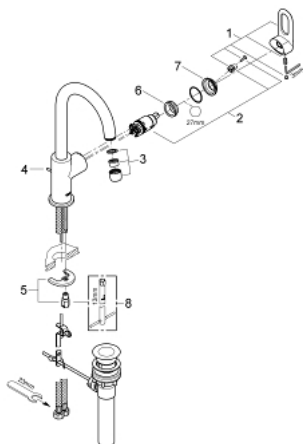

23 091 000 BAULOOP SINGLE-LEVER BASIN MIXER 1/2"

PRODUCT DESCRIPTION

- Colour: chrome
- Single hole installation
- Metal lever
- GROHE SmoothControl 28 mm ceramic cartridge
- GROHE LongLife finish
- swivel tubular spout
- mousseur
- Pop-up waste set 1 1/4"
- Flexible connection hoses
- Rapid installation system

23 091 000 BAULoop SINGLE-LEVER BASIN MIXER 1/2"

SPARE PARTS, May 2012 – now

- 1: Lever (Spare part-nr. 46779000)
- 2: Cartridge (Spare part-nr. 46580000)
- 3: Flow control (Spare part-nr. 13928000)
- 4: Pop-up rod (Spare part-nr. 46739000)
- 5: Shank mounting kit (Spare part-nr. 46249000)
- 6: Fitting ring (Spare part-nr. 07419000)
- 7: Cap (Spare part-nr. 46581000)
- 8: Mounting wrench (Spare part-nr. 19017000)*