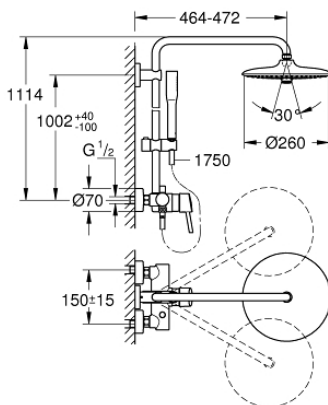

### PRODUCT DESCRIPTION

- Colour: chrome
- Consisting of:
  - horizontal swivable 450 mm shower arm
  - exposed single-lever shower mixer with diverter
- Allows change between:
  - head shower Euphoria 260 (26 457)
  - spray patterns: Rain, SmartRain, Jet
- maximum flow rate (at 3 bar): 8.5 l/min
- With ball joint
- Rotation angle  $\pm 15^\circ$
- hand shower Euphoria Cosmopolitan Stick (27 400)
- Spray pattern: Rain
- maximum flow rate (at 3 bar): 8.5 l/min
- adjustable in height with gliding element
- shower hose Silverflex 1750 mm 1/2" x 1/2" (28 388)
- GROHE SilkMove 46 mm ceramic cartridge
- GROHE DreamSpray - perfect spray pattern
- GROHE LongLife finish
- GROHE EcoJoy - less water, perfect flow
- Flexible Installation - 1 adjustable bracket for existing drill holes
- Inner WaterGuide - inner insulation for surface protection
- GROHE SpeedClean - effortless limescale removal
- TwistStop - to prevent hose from twisting
- Suitable for instantaneous heaters from 18 kW/h
- minimum flow rate 7 l/min
- min. recommended pressure 1.0 bar
- professional edition