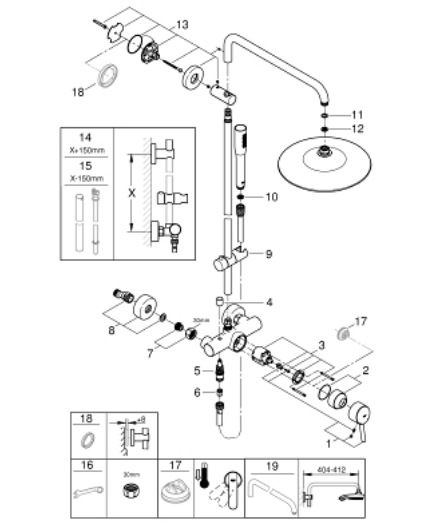

23 061 003 EUPHORIA SYSTEM 260 SHOWER SYSTEM WITH SINGLE LEVER MIXER FOR WALL MOUNTING

SPARE PARTS, January 2020 – now

- 1: Lever (Spare part-nr. 46723000)
- 2: Cap (Spare part-nr. 46025000)
- 3: Cartridge (Spare part-nr. 46048000)
- 4: Diverter knob (Spare part-nr. 64309000)
- 5: 3-Way Diverter Valve & Trim (Spare part-nr. 65655000)
- 6: Non-return valve (Spare part-nr. 08565000)
- 7: 1/2" screw connection (Spare part-nr. 45044000)
- 7.1: Seal (15 x 2mm) (Spare part-nr. 0311900M)
- 8: S-union (Spare part-nr. 12662000)
- 9: Glide element (Spare part-nr. 12140000)
- 10: Dirt strainer (Spare part-nr. 0700200M)
- 11: Fibre seal dia. Ø 18,5 x Ø 12 x 2 (Spare part-nr. 0138900M)
- 12: Dirt strainer (Spare part-nr. 48007000)
- 13: Shower bar holder (Spare part-nr. 48279000)
- 14: Shower system pipe for retrofitting (Spare part-nr. 48514000)*
- 15: Shower system pipe for retrofitting (Spare part-nr. 48515000)*
- 16: Special spanner wrench (Spare part-nr. 19377000)*
- 17: Temperature limiter (Spare part-nr. 46375000)*
- 18: Shower system pipe for retrofitting (Spare part-nr. 48054000)*
- 19: Shower arm for shower systems (Spare part-nr. 14047000)*

* Optional accessories