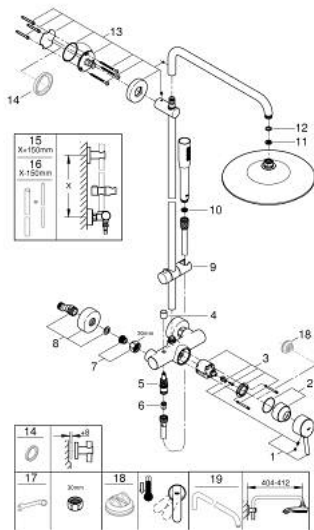

23 061 002 EUPHORIA CONCETTO SYSTEM 260 SHOWER SYSTEM WITH SINGLE LEVER MIXER FOR WALL MOUNTING

SPARE PARTS, October 2016 – now

1. 1: Lever (Spare part-nr. 46723000)
   - 2: Cap (Spare part-nr. 46025000)
   - 3: Cartridge (Spare part-nr. 46048000)
   - 4: Diverter knob (Spare part-nr. 64309000)
   - 5: 3-Way Diverter Valve & Trim (Spare part-nr. 65655000)
   - 6: Non-return valve (Spare part-nr. 08565000)
   - 7: 1/2" screw connection (Spare part-nr. 45044000)
   - 7.1: Seal (15 x 2mm) (Spare part-nr. 0311900M)
   - 8: S-union (Spare part-nr. 12662000)
   - 9: Glide element (Spare part-nr. 12140000)
   - 10: Dirt strainer (Spare part-nr. 0700200M)
   - 11: Dirt strainer (Spare part-nr. 48007000)
   - 12: Fibre seal dia. Ø 18,5 x Ø 12 x 2 (Spare part-nr. 0138900M)
   - 13: Shower bar holder (Spare part-nr. 48279000)
   - 14: Spacer (Spare part-nr. 27180000)*
   - 15: Shower system pipe for retrofitting (Spare part-nr. 48053000)*
   - 16: Shower system pipe for retrofitting (Spare part-nr. 48054000)*
   - 17: Special spanner wrench (Spare part-nr. 19377000)*
   - 18: Temperature limiter (Spare part-nr. 46375000)*
   - 19: Shower arm for shower systems (Spare part-nr. 14047000)*
2. Optional accessories