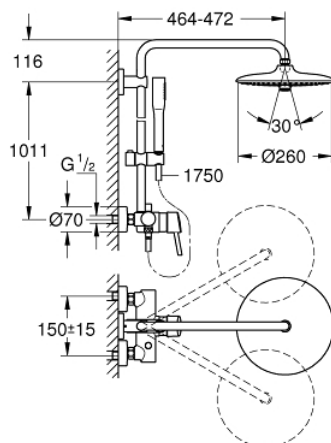

### PRODUCT DESCRIPTION

- Colour: chrome
- Consisting of:
  - horizontal swivable 450 mm shower arm
  - exposed single-lever shower mixer with diverter
- Allows change between:
  - head shower Euphoria 260 (26 457)
  - spray patterns: Rain, SmartRain, Jet
- With ball joint
- Rotation angle  $\pm 15^\circ$
- hand shower Euphoria Cosmopolitan Stick (27 400)
- Spray pattern: Rain
- adjustable in height with gliding element
- shower hose Silverflex 1750 mm 1/2" x 1/2" (28 388)
- 9.5 l/min flow limiter
- GROHE SilkMove 46 mm ceramic cartridge
- GROHE DreamSpray - perfect spray pattern
- GROHE LongLife finish
- GROHE SpeedClean - effortless limescale removal
- Inner WaterGuide - inner insulation for surface protection
- TwistStop - to prevent hose from twisting
- Suitable for instantaneous heaters from 18 kW/h
- minimum flow rate 7 l/min

### SPARE PARTS, October 2016 – now

- 1: Lever (Spare part-nr. 46723000)
  - 2: Cap (Spare part-nr. 46025000)
  - 3: Cartridge (Spare part-nr. 46048000)
  - 4: Diverter knob (Spare part-nr. 64309000)
  - 5: 3-Way Diverter Valve & Trim (Spare part-nr. 65655000)
  - 6: Non-return valve (Spare part-nr. 08565000)
  - 7: 1/2" screw connection (Spare part-nr. 45044000)
  - 7.1: Seal (15 x 2mm) (Spare part-nr. 0311900M)
  - 8: S-union (Spare part-nr. 12662000)
  - 9: Glide element (Spare part-nr. 12140000)
  - 10: Dirt strainer (Spare part-nr. 0700200M)
  - 11: Dirt strainer (Spare part-nr. 48007000)
  - 12: Fibre seal dia. Ø 18,5 x Ø 12 x 2 (Spare part-nr. 0138900M)
  - 13: Shower bar holder (Spare part-nr. 48279000)
  - 14: Spacer (Spare part-nr. 27180000)\*
  - 15: **Shower system pipe for retrofitting** (Spare part-nr. 48053000)\*
  - 16: **Shower system pipe for retrofitting** (Spare part-nr. 48054000)\*
  - 17: Special spanner wrench (Spare part-nr. 19377000)\*
  - 18: Temperature limiter (Spare part-nr. 46375000)\*
  - 19: Shower arm for shower systems (Spare part-nr. 14047000)\*
- \* Optional accessories