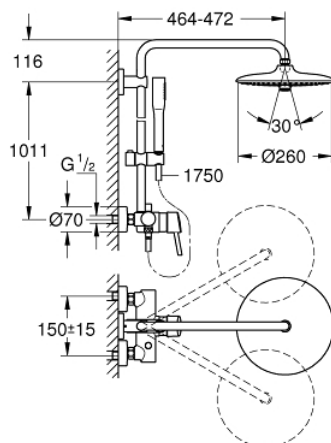

### PRODUCT DESCRIPTION

- Colour: chrome
- Consisting of:
  - horizontal swivable 450 mm shower arm
  - exposed single-lever shower mixer with diverter
- Allows change between:
  - head shower Euphoria 260 (26 457)
  - spray patterns: Rain, SmartRain, Jet
- With ball joint
- Rotation angle  $\pm 15^\circ$
- hand shower Euphoria Cosmopolitan Stick (27 400)
- Spray pattern: Rain
- adjustable in height with gliding element
- shower hose Silverflex 1750 mm 1/2" x 1/2" (28 388)
- GROHE EcoJoy 9,5 l/min flow limiter
- GROHE SilkMove 46 mm ceramic cartridge
- GROHE DreamSpray - perfect spray pattern
- GROHE LongLife finish
- GROHE SpeedClean - effortless limescale removal
- Inner WaterGuide - inner insulation for surface protection
- TwistStop - to prevent hose from twisting
- Suitable for instantaneous heaters from 18 kW/h
- minimum flow rate 7 l/min