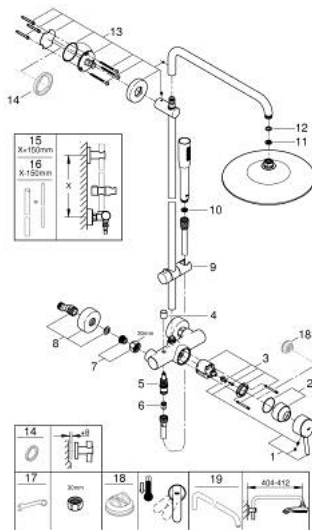

### PRODUCT DESCRIPTION

- Colour: chrome
- Consisting of:
  - horizontal swivable 450 mm shower arm
  - exposed single-lever shower mixer with diverter
- Allows change between:
  - head shower Euphoria 260 (26 457)
  - spray patterns: Rain, SmartRain, Jet
- With ball joint
- Rotation angle  $\pm 15^\circ$
- hand shower Euphoria Cosmopolitan Stick (27 400)
- Spray pattern: Rain
- adjustable in height with gliding element
- shower hose Silverflex 1750 mm 1/2" x 1/2" (28 388)
- 9.5 l/min flow limiter
- GROHE SilkMove 46 mm ceramic cartridge
- GROHE DreamSpray - perfect spray pattern
- GROHE LongLife finish
- GROHE SpeedClean - effortless limescale removal
- Inner WaterGuide - inner insulation for surface protection
- TwistStop - to prevent hose from twisting
- Suitable for instantaneous heaters from 18 kW/h
- minimum flow rate 7 l/min

### SPARE PARTS, October 2016 – now

- 1: Lever (Spare part-nr. 46723000)
  - 2: Cap (Spare part-nr. 46025000)
  - 3: Cartridge (Spare part-nr. 46048000)
  - 4: Diverter knob (Spare part-nr. 64309000)
  - 5: 3-Way Diverter Valve & Trim (Spare part-nr. 65655000)
  - 6: Non-return valve (Spare part-nr. 08565000)
  - 7: 1/2" screw connection (Spare part-nr. 45044000)
  - 7.1: Seal (15 x 2mm) (Spare part-nr. 0311900M)
  - 8: S-union (Spare part-nr. 12662000)
  - 9: Glide element (Spare part-nr. 12140000)
  - 10: Dirt strainer (Spare part-nr. 0700200M)
  - 11: Dirt strainer (Spare part-nr. 48007000)
  - 12: Fibre seal dia. Ø 18,5 x Ø 12 x 2 (Spare part-nr. 0138900M)
  - 13: Shower bar holder (Spare part-nr. 48279000)
  - 14: Spacer (Spare part-nr. 27180000)\*
  - 15: **Shower system pipe for retrofitting** (Spare part-nr. 48053000)\*
  - 16: **Shower system pipe for retrofitting** (Spare part-nr. 48054000)\*
  - 17: Special spanner wrench (Spare part-nr. 19377000)\*
  - 18: Temperature limiter (Spare part-nr. 46375000)\*
  - 19: Shower arm for shower systems (Spare part-nr. 14047000)\*
- \* Optional accessories