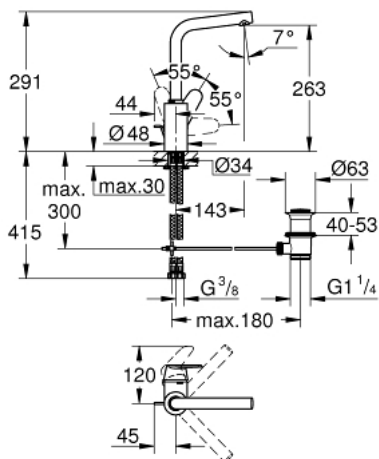

23 054 003 **EURODISC COSMOPOLITAN SINGLE-LEVER BASIN MIXER 1/2"**  
**L-SIZE**

**PRODUCT DESCRIPTION**

- Colour: chrome
- Single hole installation
- Metal lever
- Covered lever fixing
- GROHE SilkMove 35 mm ceramic cartridge
- Adjustable flow rate limiter
- GROHE LongLife finish
- GROHE FastFixation Plus installation system
- mousseur
- Swivel tubular spout with stop limiter
- adjustable swivel area 0° / 150° / 360°
- Pop-up waste set 1 1/4"
- Flexible connection hoses
- min. recommended pressure 1.0 bar
- Optional temperature limiter ref. no. 46 375

23 054 003 **EURODISC COSMOPOLITAN SINGLE-LEVER BASIN MIXER 1/2"**  
**L-SIZE**

**SPARE PARTS**, August 2017 – now

- 1: Lever (Spare part-nr. 46750000)
- 2: Cartridge (Spare part-nr. 46374000)
- 3: Flow control (Spare part-nr. 64186000)
- 4: Safety ring (Spare part-nr. 48420000)
- 5: Sealing washer (Spare part-nr. 0128500M)
- 6: Pop-up rod (Spare part-nr. 46739000)
- 7: Shank mounting kit (Spare part-nr. 46671000)
- 8: 1 1/4" waste set (Spare part-nr. 28910000)
- 8.1: Plug (Spare part-nr. 07182000)
- 8.2: Eccentric rod (Spare part-nr. 07052000)
- 9: Socket Spanner (Spare part-nr. 19332000)\*
- 10: Mounting wrench (Spare part-nr. 19017000)\*
- 11: Eccentric rod (Spare part-nr. 07341000)\*