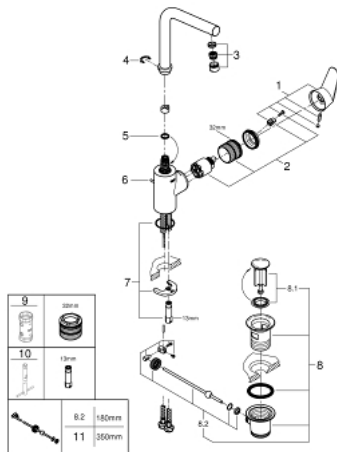

23 054 003 **EURODISC COSMOPOLITAN SINGLE-LEVER BASIN MIXER 1/2"**  
**L-SIZE**

**PRODUCT DESCRIPTION**

- Colour: chrome
- Single hole installation
- Metal lever
- Covered lever fixing
- GROHE SilkMove 35 mm ceramic cartridge
- Adjustable flow rate limiter
- GROHE LongLife finish
- GROHE FastFixation Plus installation system
- mousseur
- Swivel tubular spout with stop limiter
- adjustable swivel area 0° / 150° / 360°
- Pop-up waste set 1 1/4"
- Flexible connection hoses
- min. recommended pressure 1.0 bar
- Optional temperature limiter ref. no. 46 375

23 054 003 **EURODISC COSMOPOLITAN SINGLE-LEVER BASIN MIXER 1/2"**  
**L-SIZE**

**SPARE PARTS**, August 2017 – now

- 1: Lever (Spare part-nr. 46750000)
- 2: Cartridge (Spare part-nr. 46374000)
- 3: Flow control (Spare part-nr. 64186000)
- 4: Safety ring (Spare part-nr. 48420000)
- 5: Sealing washer (Spare part-nr. 0128500M)
- 6: Pop-up rod (Spare part-nr. 46739000)
- 7: Shank mounting kit (Spare part-nr. 46671000)
- 8: 1 1/4" waste set (Spare part-nr. 28910000)
- 8.1: Plug (Spare part-nr. 07182000)
- 8.2: Eccentric rod (Spare part-nr. 07052000)
- 9: Socket Spanner (Spare part-nr. 19332000)\*
- 10: Mounting wrench (Spare part-nr. 19017000)\*
- 11: Eccentric rod (Spare part-nr. 07341000)\*