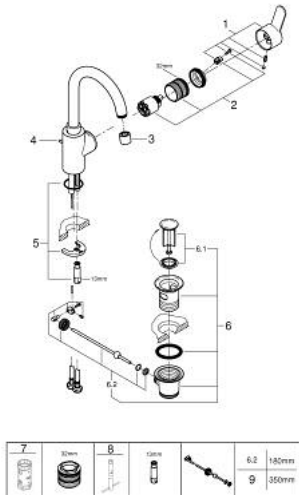

23 043 003 **EUROSTYLE COSMOPOLITAN SINGLE-LEVER BASIN MIXER 1/2"**
L-SIZE

PRODUCT DESCRIPTION

- Colour: chrome
- Single hole installation
- Metal lever
- Covered lever fixing
- GROHE SilkMove 35 mm ceramic cartridge
- Adjustable flow rate limiter
- GROHE LongLife finish
- Protected Water Ways no contact of water with lead or nickel inside the tap
- GROHE FastFixation rapid installation system
- mousseur
- swivel tubular spout
- With stop restriction
- Pop-up waste set 1 1/4"
- Flexible connection hoses
- min. recommended pressure 1.0 bar

23 043 003 **EUROSTYLE COSMOPOLITAN SINGLE-LEVER BASIN MIXER 1/2"**
L-SIZE

SPARE PARTS, August 2017 – now

- 1: Lever (Spare part-nr. 46750000)
- 2: Cartridge (Spare part-nr. 46374000)
- 3: Flow control (Spare part-nr. 48418000)
- 4: Pop-up rod (Spare part-nr. 46739000)
- 5: Shank mounting kit (Spare part-nr. 46671000)
- 6: 1 1/4" waste set (Spare part-nr. 28910000)
- 6.1: Plug (Spare part-nr. 07182000)
- 6.2: Eccentric rod (Spare part-nr. 07052000)
- 7: Socket Spanner (Spare part-nr. 19332000)*
- 8: Mounting wrench (Spare part-nr. 19017000)*
- 9: Eccentric rod (Spare part-nr. 07341000)*