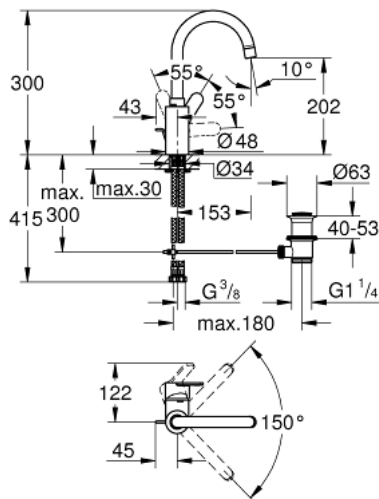

23 043 003 **EUROSTYLE COSMOPOLITAN SINGLE-LEVER BASIN MIXER 1/2"**
L-SIZE

PRODUCT DESCRIPTION

- Colour: chrome
- Single hole installation
- Metal lever
- Covered lever fixing
- GROHE SilkMove 35 mm ceramic cartridge
- Adjustable flow rate limiter
- GROHE LongLife finish
- Protected Water Ways no contact of water with lead or nickel inside the tap
- GROHE FastFixation rapid installation system
- mousseur
- swivel tubular spout
- With stop restriction
- Pop-up waste set 1 1/4"
- Flexible connection hoses
- min. recommended pressure 1.0 bar

23 043 003 **EUROSTYLE COSMOPOLITAN SINGLE-LEVER BASIN MIXER 1/2"**
L-SIZE

SPARE PARTS, August 2017 – now

- 1: Lever (Spare part-nr. 46750000)
- 2: Cartridge (Spare part-nr. 46374000)
- 3: Flow control (Spare part-nr. 48418000)
- 4: Pop-up rod (Spare part-nr. 46739000)
- 5: Shank mounting kit (Spare part-nr. 46671000)
- 6: 1 1/4" waste set (Spare part-nr. 28910000)
- 6.1: Plug (Spare part-nr. 07182000)
- 6.2: Eccentric rod (Spare part-nr. 07052000)
- 7: Socket Spanner (Spare part-nr. 19332000)*
- 8: Mounting wrench (Spare part-nr. 19017000)*
- 9: Eccentric rod (Spare part-nr. 07341000)*