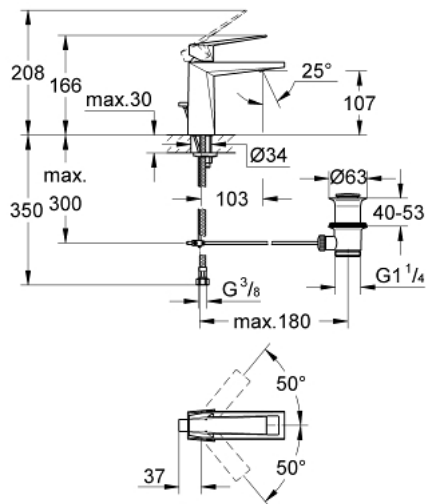

## 23 029 000 ALLURE BRILLIANT SINGLE-LEVER BASIN MIXER 1/2" M-SIZE

### PRODUCT DESCRIPTION

- Colour: chrome
- Single hole installation
- GROHE SilkMove 28 mm ceramic cartridge
- Temperature limiter
- GROHE LongLife finish
- 5.0 l/min flow limiter
- GROHE FastFixation rapid installation system
- spout with integrated mousseur
- Pop-up waste set 1 1/4"
- Flexible connection hoses
- recommended pressure 1.0 - 5.0 bar
- min. recommended pressure 1.0 bar

23 029 000 **ALLURE BRILLIANT SINGLE-LEVER BASIN MIXER 1/2"**  
**M-SIZE**

**SPARE PARTS**, August 2010 – now

- 1: Lever (Spare part-nr. 46793000)
  - 2: Fitting ring (Spare part-nr. 46715000)
  - 3: Cartridge (Spare part-nr. 46580000)
  - 4: Race (Spare part-nr. 46794000)
  - 5: Pop-up rod (Spare part-nr. 46787000)
  - 6: Shank mounting kit (Spare part-nr. 46249000)
  - 7: 1 1/4" waste set (Spare part-nr. 28910000)
  - 7.1: Plug (Spare part-nr. 07182000)
  - 7.2: Eccentric rod (Spare part-nr. 07052000)
  - 8: Mounting wrench (Spare part-nr. 19017000)\*
  - 9: Eccentric rod (Spare part-nr. 07341000)\*
- \* Optional accessories