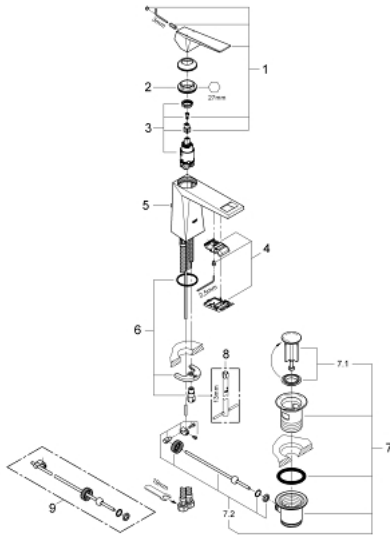

## 23 029 000 ALLURE BRILLIANT SINGLE-LEVER BASIN MIXER 1/2" M-SIZE

### PRODUCT DESCRIPTION

- Colour: chrome
- Single hole installation
- GROHE SilkMove 28 mm ceramic cartridge
- Temperature limiter
- GROHE LongLife finish
- 5.0 l/min flow limiter
- GROHE FastFixation rapid installation system
- spout with integrated mousseur
- Pop-up waste set 1 1/4"
- Flexible connection hoses
- recommended pressure 1.0 - 5.0 bar
- min. recommended pressure 1.0 bar

23 029 000 **ALLURE BRILLIANT SINGLE-LEVER BASIN MIXER 1/2"**  
**M-SIZE**

**SPARE PARTS**, August 2010 – now

- 1: Lever (Spare part-nr. 46793000)
  - 2: Fitting ring (Spare part-nr. 46715000)
  - 3: Cartridge (Spare part-nr. 46580000)
  - 4: Race (Spare part-nr. 46794000)
  - 5: Pop-up rod (Spare part-nr. 46787000)
  - 6: Shank mounting kit (Spare part-nr. 46249000)
  - 7: 1 1/4" waste set (Spare part-nr. 28910000)
  - 7.1: Plug (Spare part-nr. 07182000)
  - 7.2: Eccentric rod (Spare part-nr. 07052000)
  - 8: Mounting wrench (Spare part-nr. 19017000)\*
  - 9: Eccentric rod (Spare part-nr. 07341000)\*
- \* Optional accessories