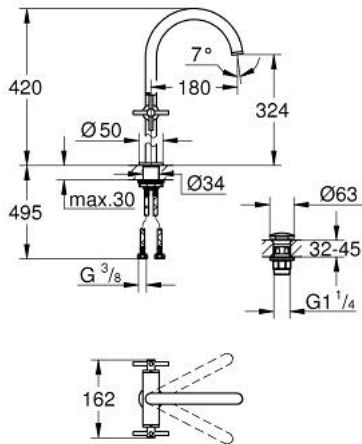

21 044 003 ATRIO ONE-HOLE BASIN MIXER, 1/2" XL-SIZE

PRODUCT DESCRIPTION

- Colour: chrome
- For free-standing basins
- Ceramic headparts 1/2", 90°
- GROHE LongLife finish
- 5.7 l/min laminar mousseur
- Rapid installation system
- Swivel tubular spout with mousseur and stop limiter
- push-open waste set 1 1/4"
- Flexible connection hoses
- with cross handles
- Two different sets of caps included. One set with "H" and "C" marking, one set without marking.

21 044 003 **ATRIO ONE-HOLE BASIN MIXER, 1/2"**
XL-SIZE

SPARE PARTS, August 2018 – now

- 1: Cross Handles (Spare part-nr. 18026003)
- 2: Ceramic cartridge (Spare part-nr. 45883000)
- 2.1: O-ring (18,2 x 1,7mm) (Spare part-nr. 0392400M)
- 3: Sealing washer (Spare part-nr. 0128500M)
- 4: Safety ring (Spare part-nr. 4826600M)
- 5: Flow straightener (Spare part-nr. 48408000)
- 6: Shank mounting kit (Spare part-nr. 48384000)
- 7: Waste set with push-open plug (Spare part-nr. 65807000)
- 8: Ceramic cartridge (Spare part-nr. 45882000)
- 8.1: O-ring (18,2 x 1,7mm) (Spare part-nr. 0392400M)