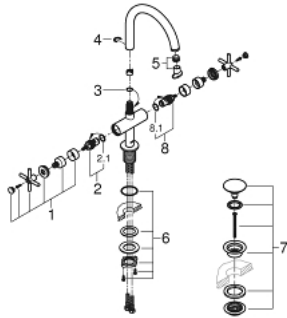

21 044 003 ATRIO ONE-HOLE BASIN MIXER, 1/2" XL-SIZE

PRODUCT DESCRIPTION

- Colour: chrome
- For free-standing basins
- Ceramic headparts 1/2", 90°
- GROHE LongLife finish
- 5.7 l/min laminar mousseur
- Rapid installation system
- Swivel tubular spout with mousseur and stop limiter
- push-open waste set 1 1/4"
- Flexible connection hoses
- with cross handles
- Two different sets of caps included. One set with "H" and "C" marking, one set without marking.

21 044 003 **ATRIO ONE-HOLE BASIN MIXER, 1/2"**
XL-SIZE

SPARE PARTS, August 2018 – now

- 1: Cross Handles (Spare part-nr. 18026003)
- 2: Ceramic cartridge (Spare part-nr. 45883000)
- 2.1: O-ring (18,2 x 1,7mm) (Spare part-nr. 0392400M)
- 3: Sealing washer (Spare part-nr. 0128500M)
- 4: Safety ring (Spare part-nr. 4826600M)
- 5: Flow straightener (Spare part-nr. 48408000)
- 6: Shank mounting kit (Spare part-nr. 48384000)
- 7: Waste set with push-open plug (Spare part-nr. 65807000)
- 8: Ceramic cartridge (Spare part-nr. 45882000)
- 8.1: O-ring (18,2 x 1,7mm) (Spare part-nr. 0392400M)