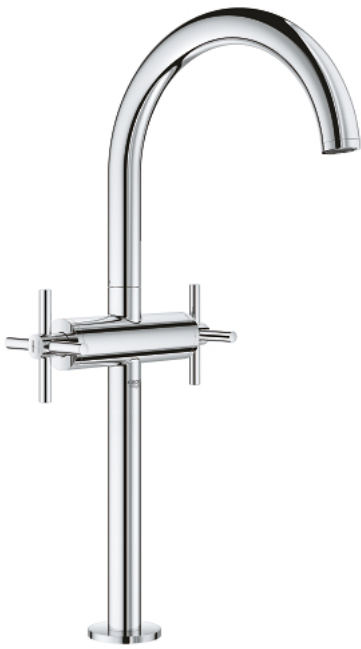

21 044 003 ATRIO ONE-HOLE BASIN MIXER, 1/2" XL-SIZE

PRODUCT DESCRIPTION

- Colour: chrome
- For free-standing basins
- Ceramic headparts 1/2", 90°
- GROHE LongLife finish
- 5.7 l/min laminar mousseur
- Rapid installation system
- Swivel tubular spout with mousseur and stop limiter
- push-open waste set 1 1/4"
- Flexible connection hoses
- with cross handles
- Two different sets of caps included. One set with "H" and "C" marking, one set without marking.

21 044 003 **ATRIO ONE-HOLE BASIN MIXER, 1/2"**
XL-SIZE

SPARE PARTS, August 2018 – now

- 1: Cross Handles (Spare part-nr. 18026003)
- 2: Ceramic cartridge (Spare part-nr. 45883000)
- 2.1: O-ring (18,2 x 1,7mm) (Spare part-nr. 0392400M)
- 3: Sealing washer (Spare part-nr. 0128500M)
- 4: Safety ring (Spare part-nr. 4826600M)
- 5: Flow straightener (Spare part-nr. 48408000)
- 6: Shank mounting kit (Spare part-nr. 48384000)
- 7: Waste set with push-open plug (Spare part-nr. 65807000)
- 8: Ceramic cartridge (Spare part-nr. 45882000)
- 8.1: O-ring (18,2 x 1,7mm) (Spare part-nr. 0392400M)