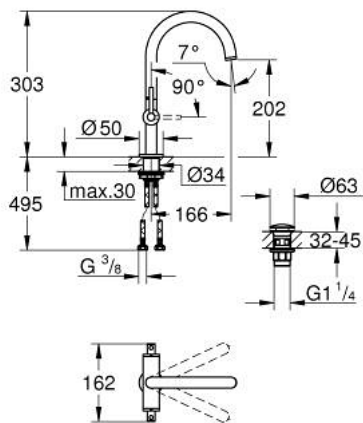

## 21 022 AL3 ATRIO ONE-HOLE BASIN MIXER, 1/2" L-SIZE

### PRODUCT DESCRIPTION

- Colour: Brushed hard graphite
- Ceramic headparts 1/2", 90°
- GROHE LongLife finish
- GROHE EcoJoy 5.7 l/min laminar mousseur
- Rapid installation system
- Swivel tubular spout with mousseur and stop limiter
- push-open waste set 1 1/4"
- Flexible connection hoses
- with lever handles
- Two different sets of caps included. One set with "H" and "C" marking, one set without marking.

21 022 AL3 **ATRIO ONE-HOLE BASIN MIXER, 1/2"**  
**L-SIZE**

**SPARE PARTS**, April 2017 – now

- 1: Lever Handles (Spare part-nr. 18027AL3)
- 2: Ceramic cartridge (Spare part-nr. 45883000)
- 2.1: O-ring (18,2 x 1,7mm) (Spare part-nr. 0392400M)
- 3: Sealing washer (Spare part-nr. 0128500M)
- 4: Safety ring (Spare part-nr. 4826600M)
- 5: Flow straightener (Spare part-nr. 48408000)
- 6: Ceramic cartridge (Spare part-nr. 45882000)
- 6.1: O-ring (18,2 x 1,7mm) (Spare part-nr. 0392400M)
- 7: Shank mounting kit (Spare part-nr. 48384000)
- 8: Waste set with push-open plug (Spare part-nr. 65807AL0)