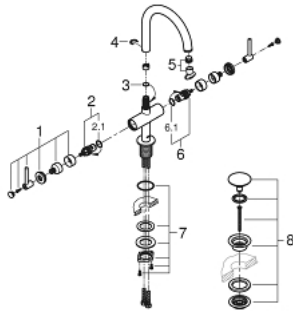

21 022 AL3 **ATRIO ONE-HOLE BASIN MIXER, 1/2"**
L-SIZE

SPARE PARTS, April 2017 – now

- 1: Lever Handles (Spare part-nr. 18027AL3)
- 2: Ceramic cartridge (Spare part-nr. 45883000)
- 2.1: O-ring (18,2 x 1,7mm) (Spare part-nr. 0392400M)
- 3: Sealing washer (Spare part-nr. 0128500M)
- 4: Safety ring (Spare part-nr. 4826600M)
- 5: Flow straightener (Spare part-nr. 48408000)
- 6: Ceramic cartridge (Spare part-nr. 45882000)
- 6.1: O-ring (18,2 x 1,7mm) (Spare part-nr. 0392400M)
- 7: Shank mounting kit (Spare part-nr. 48384000)
- 8: Waste set with push-open plug (Spare part-nr. 65807AL0)