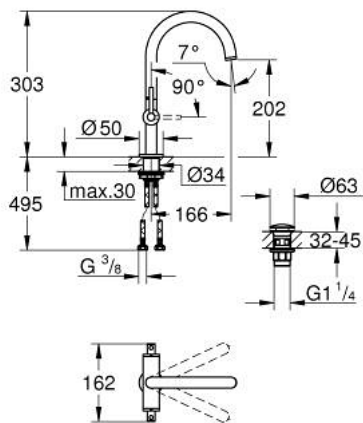

21 022 AL3 ATRIO ONE-HOLE BASIN MIXER, 1/2" L-SIZE

PRODUCT DESCRIPTION

- Colour: Brushed hard graphite
- Ceramic headparts 1/2", 90°
- GROHE LongLife finish
- 5.7 l/min laminar mousseur
- Rapid installation system
- Swivel tubular spout with mousseur and stop limiter
- push-open waste set 1 1/4"
- Flexible connection hoses
- with lever handles
- Two different sets of caps included. One set with "H" and "C" marking, one set without marking.

21 022 AL3 ATRIO ONE-HOLE BASIN MIXER, 1/2" L-SIZE

SPARE PARTS, April 2017 – now

- 1: Lever Handles (Spare part-nr. 18027AL3)
- 2: Ceramic cartridge (Spare part-nr. 45883000)
- 2.1: O-ring (18,2 x 1,7mm) (Spare part-nr. 0392400M)
- 3: Sealing washer (Spare part-nr. 0128500M)
- 4: Safety ring (Spare part-nr. 4826600M)
- 5: Flow straightener (Spare part-nr. 48408000)
- 6: Ceramic cartridge (Spare part-nr. 45882000)
- 6.1: O-ring (18,2 x 1,7mm) (Spare part-nr. 0392400M)
- 7: Shank mounting kit (Spare part-nr. 48384000)
- 8: Waste set with push-open plug (Spare part-nr. 65807AL0)