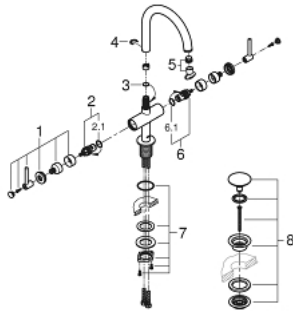

## 21 022 AL3 ATRIO ONE-HOLE BASIN MIXER, 1/2" L-SIZE

### PRODUCT DESCRIPTION

- Colour: Brushed hard graphite
- Ceramic headparts 1/2", 90°
- GROHE LongLife finish
- GROHE EcoJoy 5.7 l/min laminar mousseur
- Rapid installation system
- Swivel tubular spout with mousseur and stop limiter
- push-open waste set 1 1/4"
- Flexible connection hoses
- with lever handles
- Two different sets of caps included. One set with "H" and "C" marking, one set without marking.

21 022 AL3 **ATRIO ONE-HOLE BASIN MIXER, 1/2"**  
**L-SIZE**

**SPARE PARTS**, April 2017 – now

- 1: Lever Handles (Spare part-nr. 18027AL3)
- 2: Ceramic cartridge (Spare part-nr. 45883000)
- 2.1: O-ring (18,2 x 1,7mm) (Spare part-nr. 0392400M)
- 3: Sealing washer (Spare part-nr. 0128500M)
- 4: Safety ring (Spare part-nr. 4826600M)
- 5: Flow straightener (Spare part-nr. 48408000)
- 6: Ceramic cartridge (Spare part-nr. 45882000)
- 6.1: O-ring (18,2 x 1,7mm) (Spare part-nr. 0392400M)
- 7: Shank mounting kit (Spare part-nr. 48384000)
- 8: Waste set with push-open plug (Spare part-nr. 65807AL0)