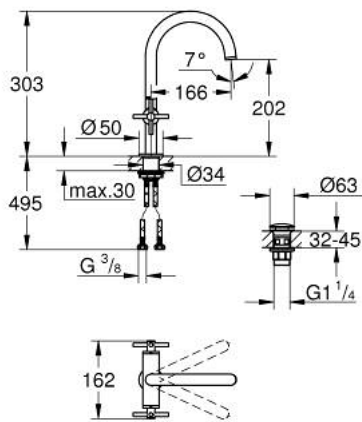

21 019 003 **ATRIO ONE-HOLE BASIN MIXER, 1/2"**
L-SIZE

PRODUCT DESCRIPTION

- Colour: chrome
- Ceramic headparts 1/2", 90°
- GROHE LongLife finish
- 5.7 l/min laminar mousseur
- Rapid installation system
- Swivel tubular spout with mousseur and stop limiter
- push-open waste set 1 1/4"
- Flexible connection hoses
- with cross handles
- Two different sets of caps included. One set with "H" and "C" marking, one set without marking.

21 019 003 **ATRIO ONE-HOLE BASIN MIXER, 1/2"**
L-SIZE

SPARE PARTS, August 2018 – now

- 1: Cross Handles (Spare part-nr. 18026003)
- 2: Ceramic cartridge (Spare part-nr. 45883000)
- 2.1: O-ring (18,2 x 1,7mm) (Spare part-nr. 0392400M)
- 3: Sealing washer (Spare part-nr. 0128500M)
- 4: Safety ring (Spare part-nr. 4826600M)
- 5: Flow straightener (Spare part-nr. 48408000)
- 6: Shank mounting kit (Spare part-nr. 48384000)
- 7: Waste set with push-open plug (Spare part-nr. 65807000)
- 8: Ceramic cartridge (Spare part-nr. 45882000)
- 8.1: O-ring (18,2 x 1,7mm) (Spare part-nr. 0392400M)