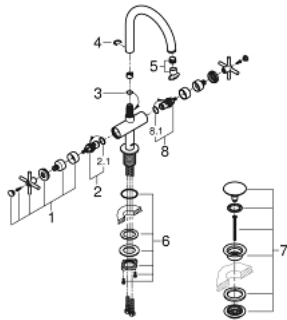

21 019 003 **ATRIO ONE-HOLE BASIN MIXER, 1/2"**
L-SIZE

PRODUCT DESCRIPTION

- Colour: chrome
- Ceramic headparts 1/2", 90°
- GROHE LongLife finish
- 5.7 l/min laminar mousseur
- Rapid installation system
- Swivel tubular spout with mousseur and stop limiter
- push-open waste set 1 1/4"
- Flexible connection hoses
- with cross handles
- Two different sets of caps included. One set with "H" and "C" marking, one set without marking.

21 019 003 **ATRIO ONE-HOLE BASIN MIXER, 1/2"**
L-SIZE

SPARE PARTS, August 2018 – now

- 1: Cross Handles (Spare part-nr. 18026003)
- 2: Ceramic cartridge (Spare part-nr. 45883000)
- 2.1: O-ring (18,2 x 1,7mm) (Spare part-nr. 0392400M)
- 3: Sealing washer (Spare part-nr. 0128500M)
- 4: Safety ring (Spare part-nr. 4826600M)
- 5: Flow straightener (Spare part-nr. 48408000)
- 6: Shank mounting kit (Spare part-nr. 48384000)
- 7: Waste set with push-open plug (Spare part-nr. 65807000)
- 8: Ceramic cartridge (Spare part-nr. 45882000)
- 8.1: O-ring (18,2 x 1,7mm) (Spare part-nr. 0392400M)