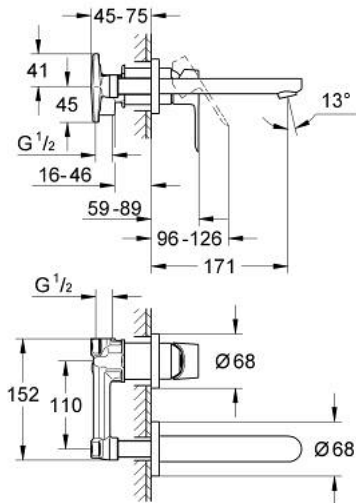

## 20 474 000 BAUEDGE TWO-HOLE BASIN MIXER

### PRODUCT DESCRIPTION

- Colour: chrome
- Wall mounted
- Consisting of:
  - set for final installation and concealed body
  - Metal lever
  - GROHE SmoothControl 35 mm ceramic cartridge
  - GROHE LongLife finish
  - mousseur
- Center distance 4 5/16" (110 mm)
- projection 171 mm

## 20 474 000 BAUEDGE TWO-HOLE BASIN MIXER

**SPARE PARTS**, August 2014 – now

1: Lever (Spare part-nr. 46811000)

2: Flow control (Spare part-nr. 13929000)

3: Extension for Volume Control (Spare part-nr. 46627000)\*