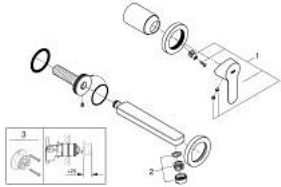

## 20 474 000 BAUEDGE TWO-HOLE BASIN MIXER

### PRODUCT DESCRIPTION

- Colour: chrome
- Wall mounted
- Consisting of:
  - set for final installation and concealed body
  - Metal lever
  - GROHE SmoothControl 35 mm ceramic cartridge
  - GROHE LongLife finish
  - mousseur
- Center distance 4 5/16" (110 mm)
- projection 171 mm

## 20 474 000 BAUEDGE TWO-HOLE BASIN MIXER

**SPARE PARTS**, August 2014 – now

1: Lever (Spare part-nr. 46811000)

2: Flow control (Spare part-nr. 13929000)

3: Extension for Volume Control (Spare part-nr. 46627000)\*