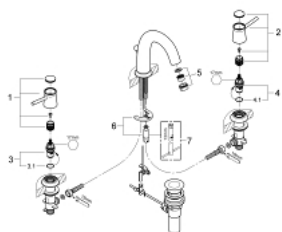

20 470 000 GROHE BAUCLASSIC THREE-HOLE BASIN MIXER 1/2"

PRODUCT DESCRIPTION

- Colour: chrome
- Metal lever
- Ceramic headpart $\varnothing 160; 1/2^\circ, 90^\circ$
- GROHE LongLife finish
- Spout with mousseur
- Pop-up waste set 1 1/4"
- Flexible connection hoses

20 470 000 GROHE BAUCLASSIC THREE-HOLE BASIN MIXER 1/2"

SPARE PARTS, August 2014 – now

- 1: Handle red (Spare part-nr. 48145000)
 - 2: Handle blue (Spare part-nr. 48146000)
 - 3: Ceramic cartridge (Spare part-nr. 45882000)
 - 3.1: O-ring (18,2 x 1,7mm) (Spare part-nr. 0392400M)
 - 4: Ceramic cartridge (Spare part-nr. 45883000)
 - 4.1: O-ring (18,2 x 1,7mm) (Spare part-nr. 0392400M)
 - 5: Flow control (Spare part-nr. 13929000)
 - 6: Shank mounting kit (Spare part-nr. 46671000)
 - 7: Mounting wrench (Spare part-nr. 19017000)*
- * Optional accessories