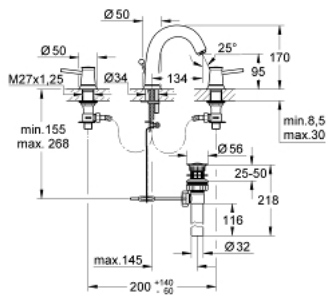

20 470 000 GROHE BAUCLASSIC THREE-HOLE BASIN MIXER 1/2"

PRODUCT DESCRIPTION

- Colour: chrome
- Metal lever
- Ceramic headpart $\varnothing 160; 1/2^\circ, 90^\circ$
- GROHE LongLife finish
- Spout with mousseur
- Pop-up waste set 1 1/4"
- Flexible connection hoses

20 470 000 GROHE BAUCLASSIC THREE-HOLE BASIN MIXER 1/2"

SPARE PARTS, August 2014 – now

- 1: Handle red (Spare part-nr. 48145000)
 - 2: Handle blue (Spare part-nr. 48146000)
 - 3: Ceramic cartridge (Spare part-nr. 45882000)
 - 3.1: O-ring (18,2 x 1,7mm) (Spare part-nr. 0392400M)
 - 4: Ceramic cartridge (Spare part-nr. 45883000)
 - 4.1: O-ring (18,2 x 1,7mm) (Spare part-nr. 0392400M)
 - 5: Flow control (Spare part-nr. 13929000)
 - 6: Shank mounting kit (Spare part-nr. 46671000)
 - 7: Mounting wrench (Spare part-nr. 19017000)*
- * Optional accessories