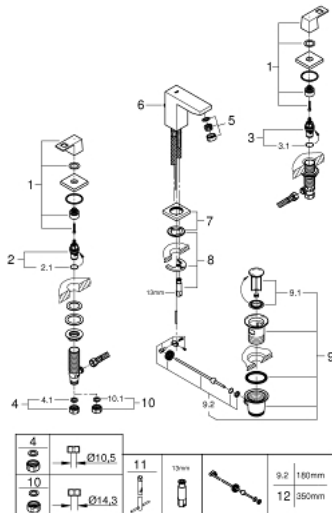

20 351 000 EUROCUBE THREE-HOLE BASIN MIXER 1/2" S-SIZE

SPARE PARTS, February 2019 – now

- 1: Handle pair (Spare part-nr. 48321000)
 - 2: Ceramic cartridge (Spare part-nr. 45882000)
 - 2.1: O-ring (18,2 x 1,7mm) (Spare part-nr. 0392400M)
 - 3: Ceramic cartridge (Spare part-nr. 45883000)
 - 3.1: O-ring (18,2 x 1,7mm) (Spare part-nr. 0392400M)
 - 4: Coupling nut (1/2") (Spare part-nr. 1290100M)
 - 4.1: Fibre seal dia. Ø 18,5 x Ø 12 x 2 (Spare part-nr. 0138900M)
 - 5: Flow control (Spare part-nr. 13929000)
 - 6: Pop-up rod (Spare part-nr. 46787000)
 - 7: Escutcheon (Spare part-nr. 48421000)
 - 8: Shank mounting kit (Spare part-nr. 46671000)
 - 9: 1 1/4" waste set (Spare part-nr. 28910000)
 - 9.1: Plug (Spare part-nr. 07182000)
 - 9.2: Eccentric rod (Spare part-nr. 07052000)
 - 10: Coupling nut (1/2" x 14.5mm) (Spare part-nr. 1290200M)*
 - 11: Mounting wrench (Spare part-nr. 19017000)*
 - 12: Eccentric rod (Spare part-nr. 07341000)*
- * Optional accessories