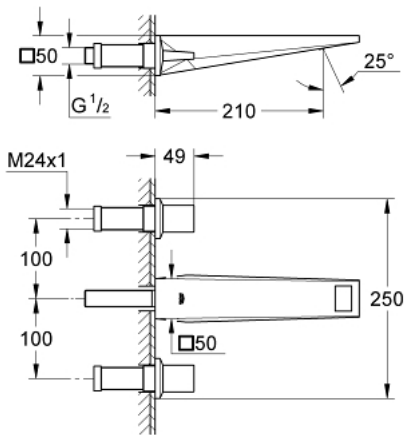

20 348 000 **ALLURE BRILLIANT THREE-HOLE BASIN MIXER 1/2"**
M-SIZE

PRODUCT DESCRIPTION

- Colour: chrome
- Wall mounted
- Without concealed body
- for use with rough-in set 29 025 002
- Valves hot/cold with ceramic headparts 1/2" - 90°
- GROHE LongLife finish
- 5.0 l/min flow limiter
- spout with integrated mousseur
- Centre distance 200 mm
- Projection 210 mm
- min. recommended pressure 1.0 bar

20 348 000 **ALLURE BRILLIANT THREE-HOLE BASIN MIXER 1/2"**
M-SIZE

SPARE PARTS, August 2010 – now

- 1: Handle (Spare part-nr. 48225000)
- 2: Handle (Spare part-nr. 48226000)
- 3: Extension for spindle (Spare part-nr. 45988000)
- 4: Race (Spare part-nr. 46794000)