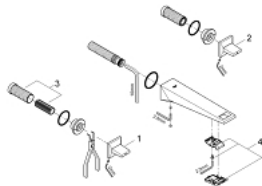

20 348 000 **ALLURE BRILLIANT THREE-HOLE BASIN MIXER 1/2"**
M-SIZE

PRODUCT DESCRIPTION

- Colour: chrome
- Wall mounted
- Without concealed body
- for use with rough-in set 29 025 002
- Valves hot/cold with ceramic headparts 1/2" - 90°
- GROHE LongLife finish
- 5.0 l/min flow limiter
- spout with integrated mousseur
- Centre distance 200 mm
- Projection 210 mm
- min. recommended pressure 1.0 bar

20 348 000 **ALLURE BRILLIANT THREE-HOLE BASIN MIXER 1/2"**
M-SIZE

SPARE PARTS, August 2010 – now

- 1: Handle (Spare part-nr. 48225000)
- 2: Handle (Spare part-nr. 48226000)
- 3: Extension for spindle (Spare part-nr. 45988000)
- 4: Race (Spare part-nr. 46794000)