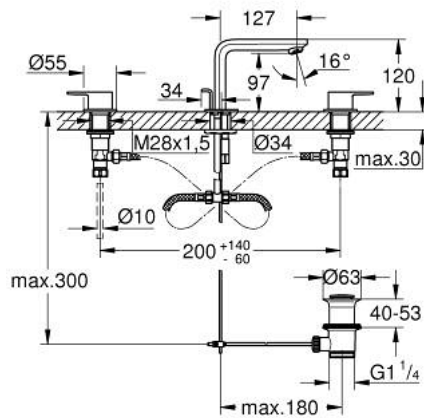

20 304 001 LINEARE THREE-HOLE BASIN MIXER 1/2" M-SIZE

PRODUCT DESCRIPTION

- Colour: chrome
- Metal lever
- Ceramic headparts 1/2", 90°
- GROHE LongLife finish
- GROHE EcoJoy - less water, perfect flow
- maximum flow rate (at 3 bar): 5 l/min
- GROHE FastFixation rapid installation system
- Pop-up waste set 1 1/4"
- Pressure-proof, flexible connection hoses between spout and side valves
- min. recommended pressure 1.0 bar
- Union nut 1/2" x 10.5 mm

20 304 001 LINEARE THREE-HOLE BASIN MIXER 1/2"
M-SIZE

SPARE PARTS, July 2016 – now

- 1: Handle pair (Spare part-nr. 48357000)
- 2: Ceramic cartridge (Spare part-nr. 45882000)
- 2.1: O-ring (18,2 x 1,7mm) (Spare part-nr. 0392400M)
- 3: Ceramic cartridge (Spare part-nr. 45883000)
- 3.1: O-ring (18,2 x 1,7mm) (Spare part-nr. 0392400M)
- 4: Coupling nut (1/2" x 14.5mm) (Spare part-nr. 1290200M)
- 4.1: Fibre seal dia. Ø 18,5 x Ø 12 x 2 (Spare part-nr. 0138900M)
- 5: Pop-up rod (Spare part-nr. 65196000)
- 6: Flow control (Spare part-nr. 13994000)
- 7: Shank mounting kit (Spare part-nr. 46671000)
- 8: Flexible connection hose (Spare part-nr. 45704000)
- 9: 1 1/4" waste set (Spare part-nr. 28910000)
- 9.1: Plug (Spare part-nr. 07182000)
- 9.2: Eccentric rod (Spare part-nr. 07052000)
- 10: Mounting wrench (Spare part-nr. 19017000)*
- 11: Coupling nut (1/2") (Spare part-nr. 1290100M)*
- 12: Eccentric rod (Spare part-nr. 07341000)*