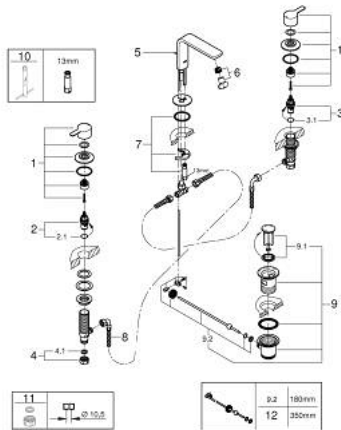

20 304 001 LINEARE THREE-HOLE BASIN MIXER 1/2" M-SIZE

PRODUCT DESCRIPTION

- Colour: chrome
- Metal lever
- Ceramic headparts 1/2", 90°
- GROHE LongLife finish
- GROHE EcoJoy - less water, perfect flow
- maximum flow rate (at 3 bar): 5 l/min
- GROHE FastFixation rapid installation system
- Pop-up waste set 1 1/4"
- Pressure-proof, flexible connection hoses between spout and side valves
- min. recommended pressure 1.0 bar
- Union nut 1/2" x 10.5 mm

20 304 001 LINEARE THREE-HOLE BASIN MIXER 1/2"
M-SIZE

SPARE PARTS, July 2016 – now

- 1: Handle pair (Spare part-nr. 48357000)
- 2: Ceramic cartridge (Spare part-nr. 45882000)
- 2.1: O-ring (18,2 x 1,7mm) (Spare part-nr. 0392400M)
- 3: Ceramic cartridge (Spare part-nr. 45883000)
- 3.1: O-ring (18,2 x 1,7mm) (Spare part-nr. 0392400M)
- 4: Coupling nut (1/2" x 14.5mm) (Spare part-nr. 1290200M)
- 4.1: Fibre seal dia. Ø 18,5 x Ø 12 x 2 (Spare part-nr. 0138900M)
- 5: Pop-up rod (Spare part-nr. 65196000)
- 6: Flow control (Spare part-nr. 13994000)
- 7: Shank mounting kit (Spare part-nr. 46671000)
- 8: Flexible connection hose (Spare part-nr. 45704000)
- 9: 1 1/4" waste set (Spare part-nr. 28910000)
- 9.1: Plug (Spare part-nr. 07182000)
- 9.2: Eccentric rod (Spare part-nr. 07052000)
- 10: Mounting wrench (Spare part-nr. 19017000)*
- 11: Coupling nut (1/2") (Spare part-nr. 1290100M)*
- 12: Eccentric rod (Spare part-nr. 07341000)*